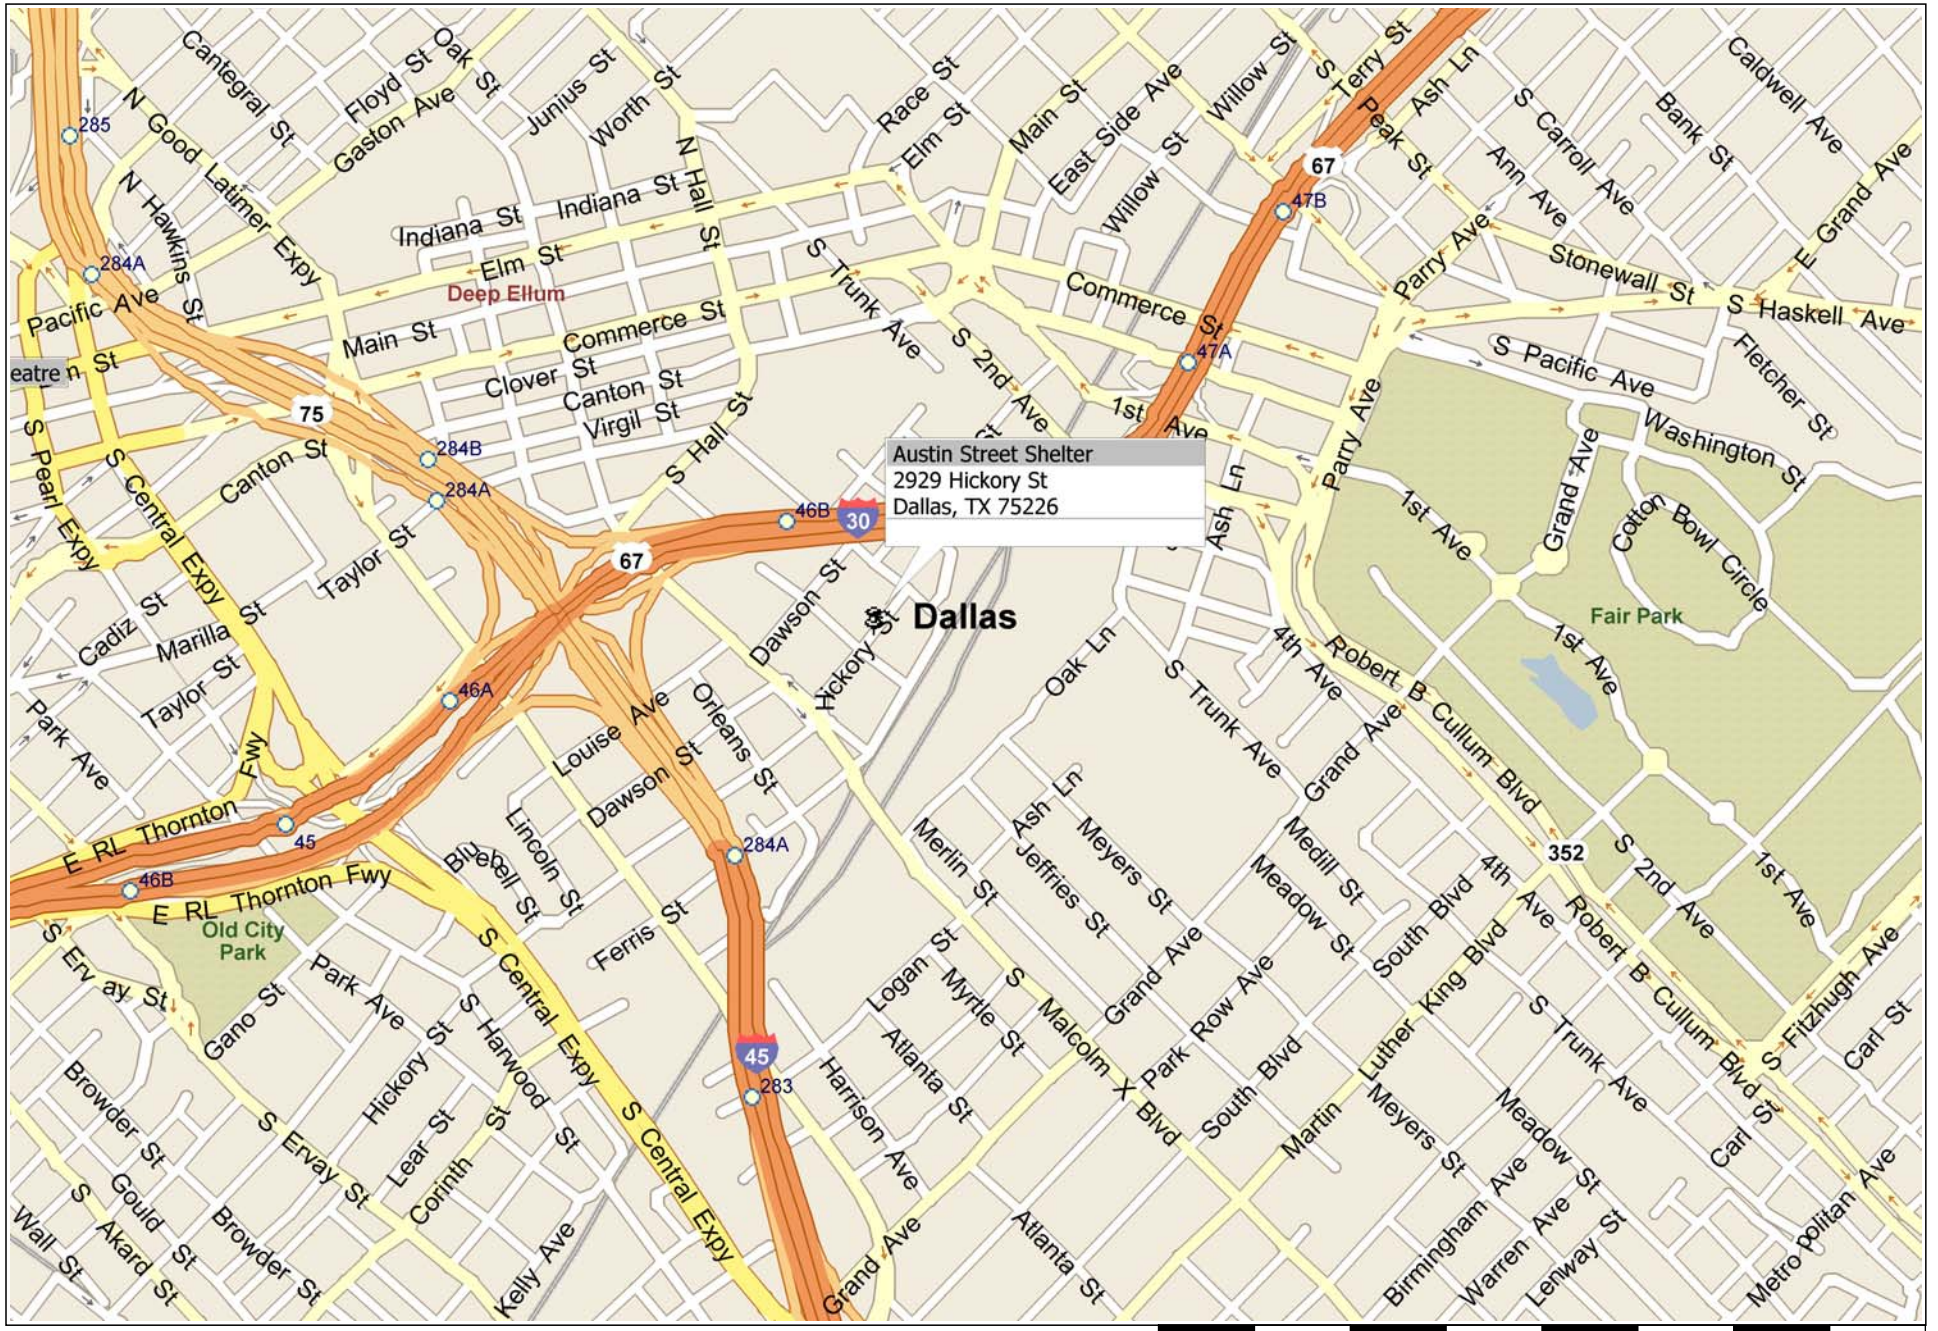

Austin Street Shelter

0 mi 0.2 0.4 0.6 0.8