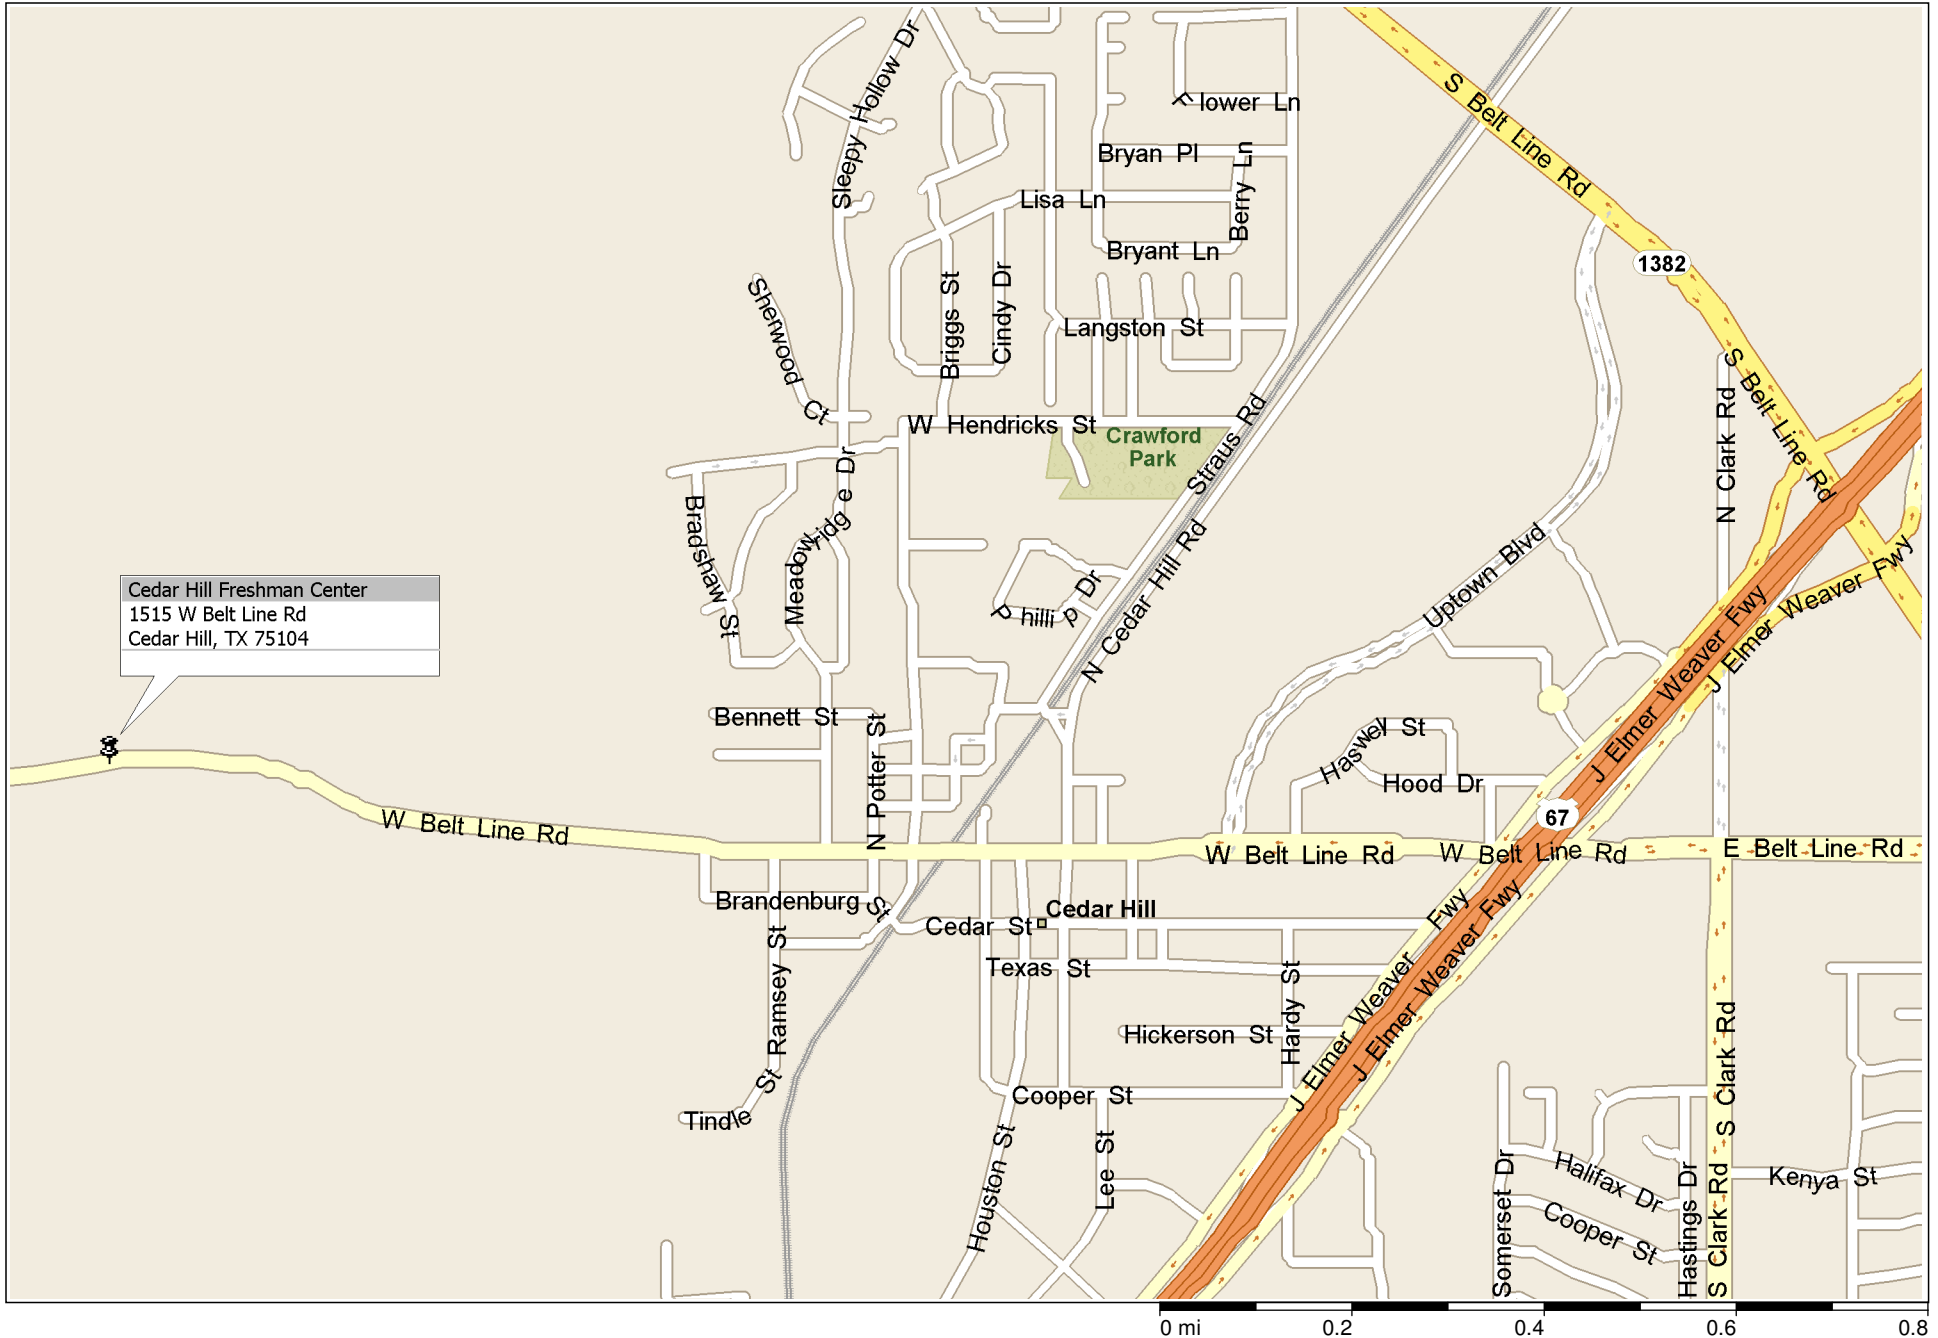

Cedar Hill Freshman Center

Copyright © and (P) 1988–2007 Microsoft Corporation and/or its suppliers. All rights reserved. <http://www.microsoft.com/streets/>

Certain mapping and direction data © 2007 NAVTEQ. All rights reserved. The Data for areas of Canada includes information taken with permission from Canadian authorities, including: © Her Majesty the Queen in Right of Canada, © Queen's Printer for Ontario. NAVTEQ and NAVTEQ ON BOARD are trademarks of NAVTEQ. © 2007 Tele Atlas North America, Inc. All rights reserved. Tele Atlas and Tele Atlas North America are trademarks of Tele Atlas, Inc.