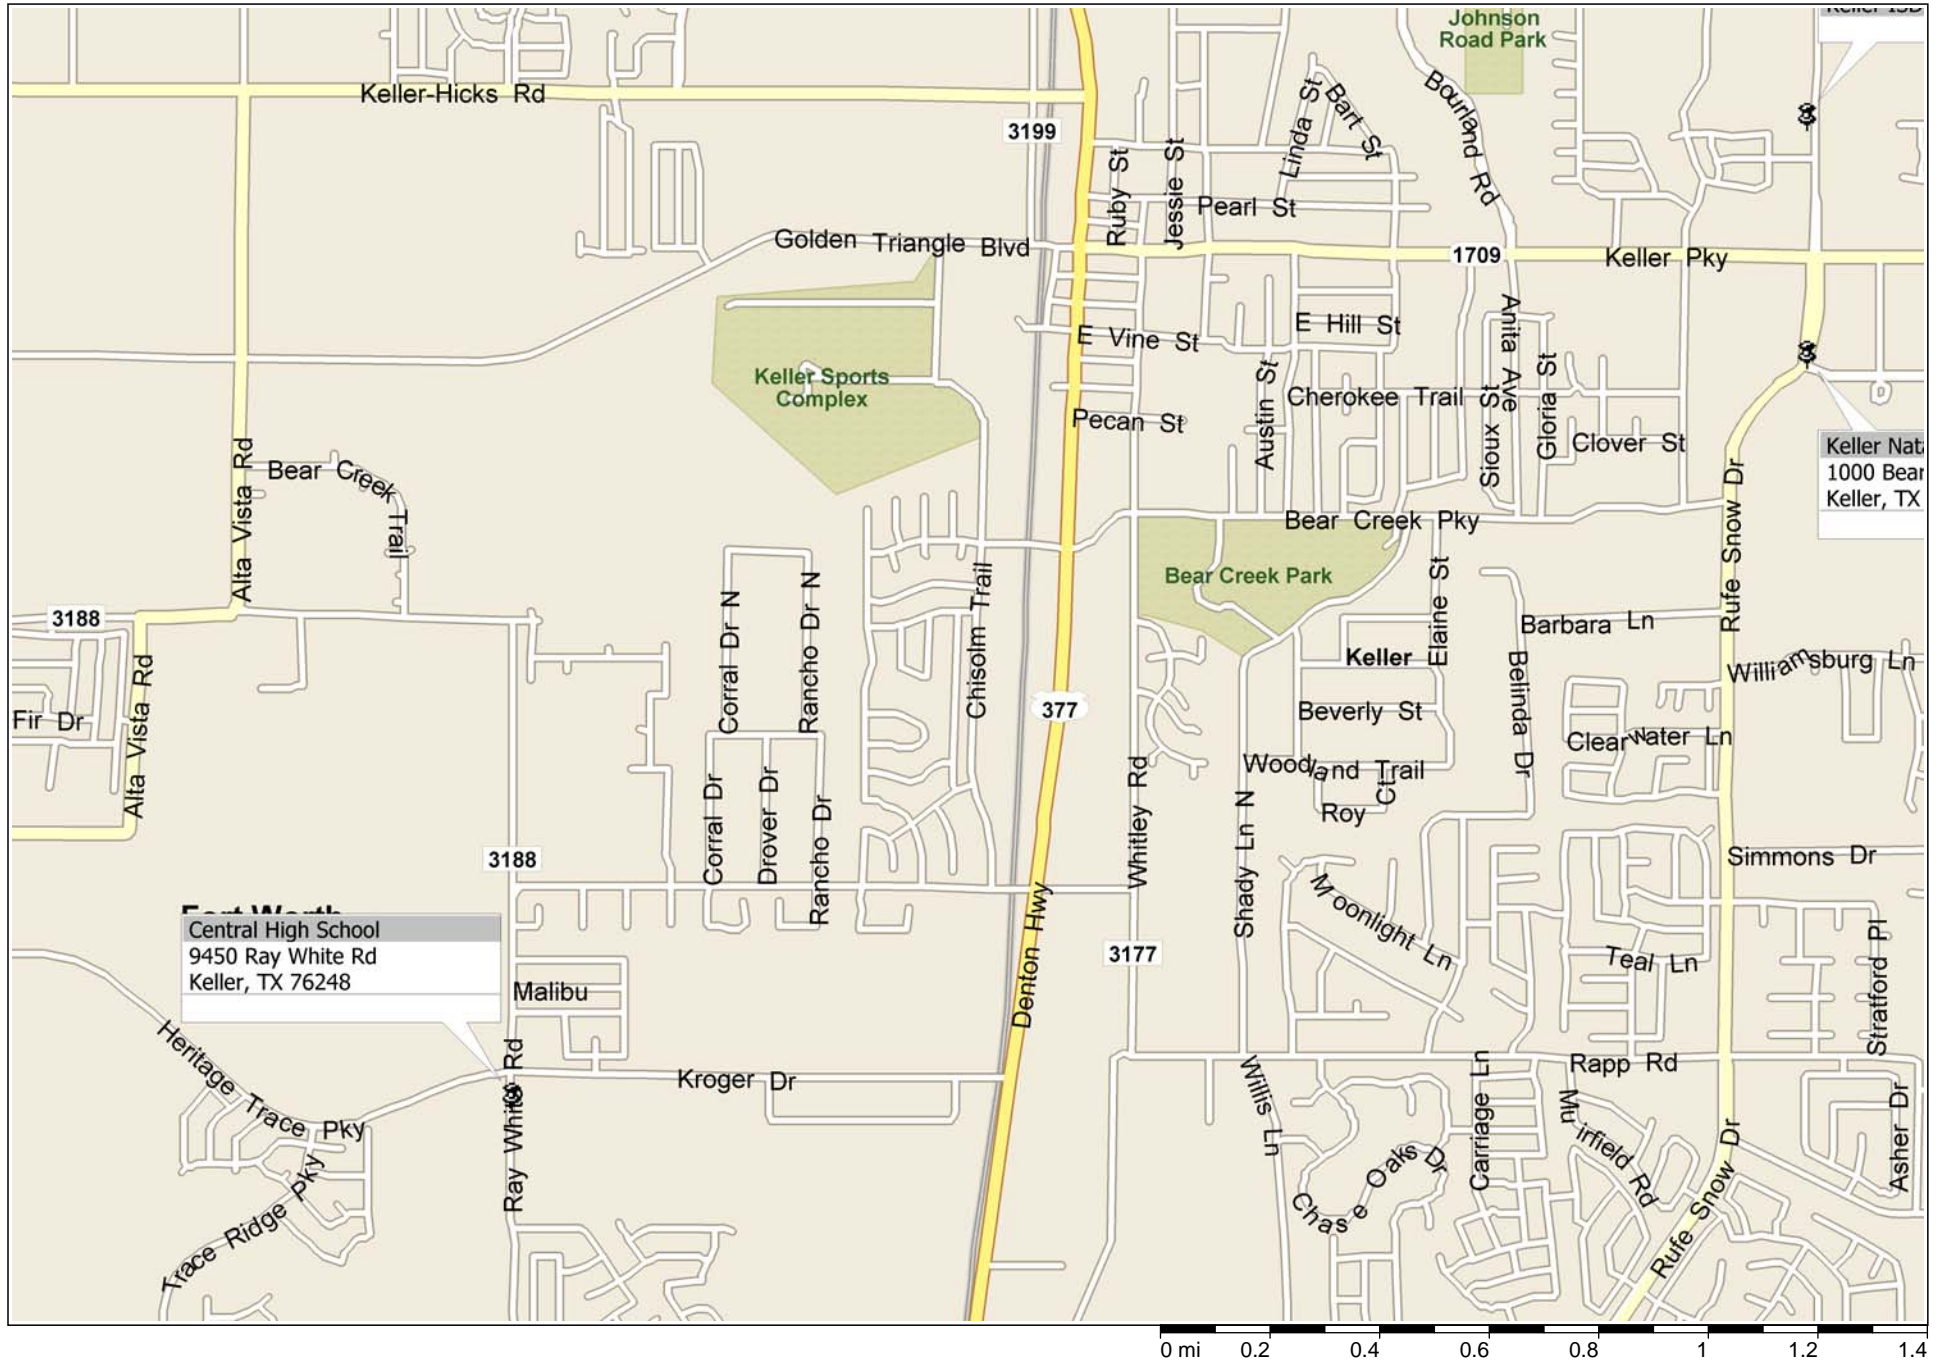

# Central High School

**Central High School**  
9450 Ray White Rd  
Keller, TX 76248

Keller Nat  
1000 Bear  
Keller, TX