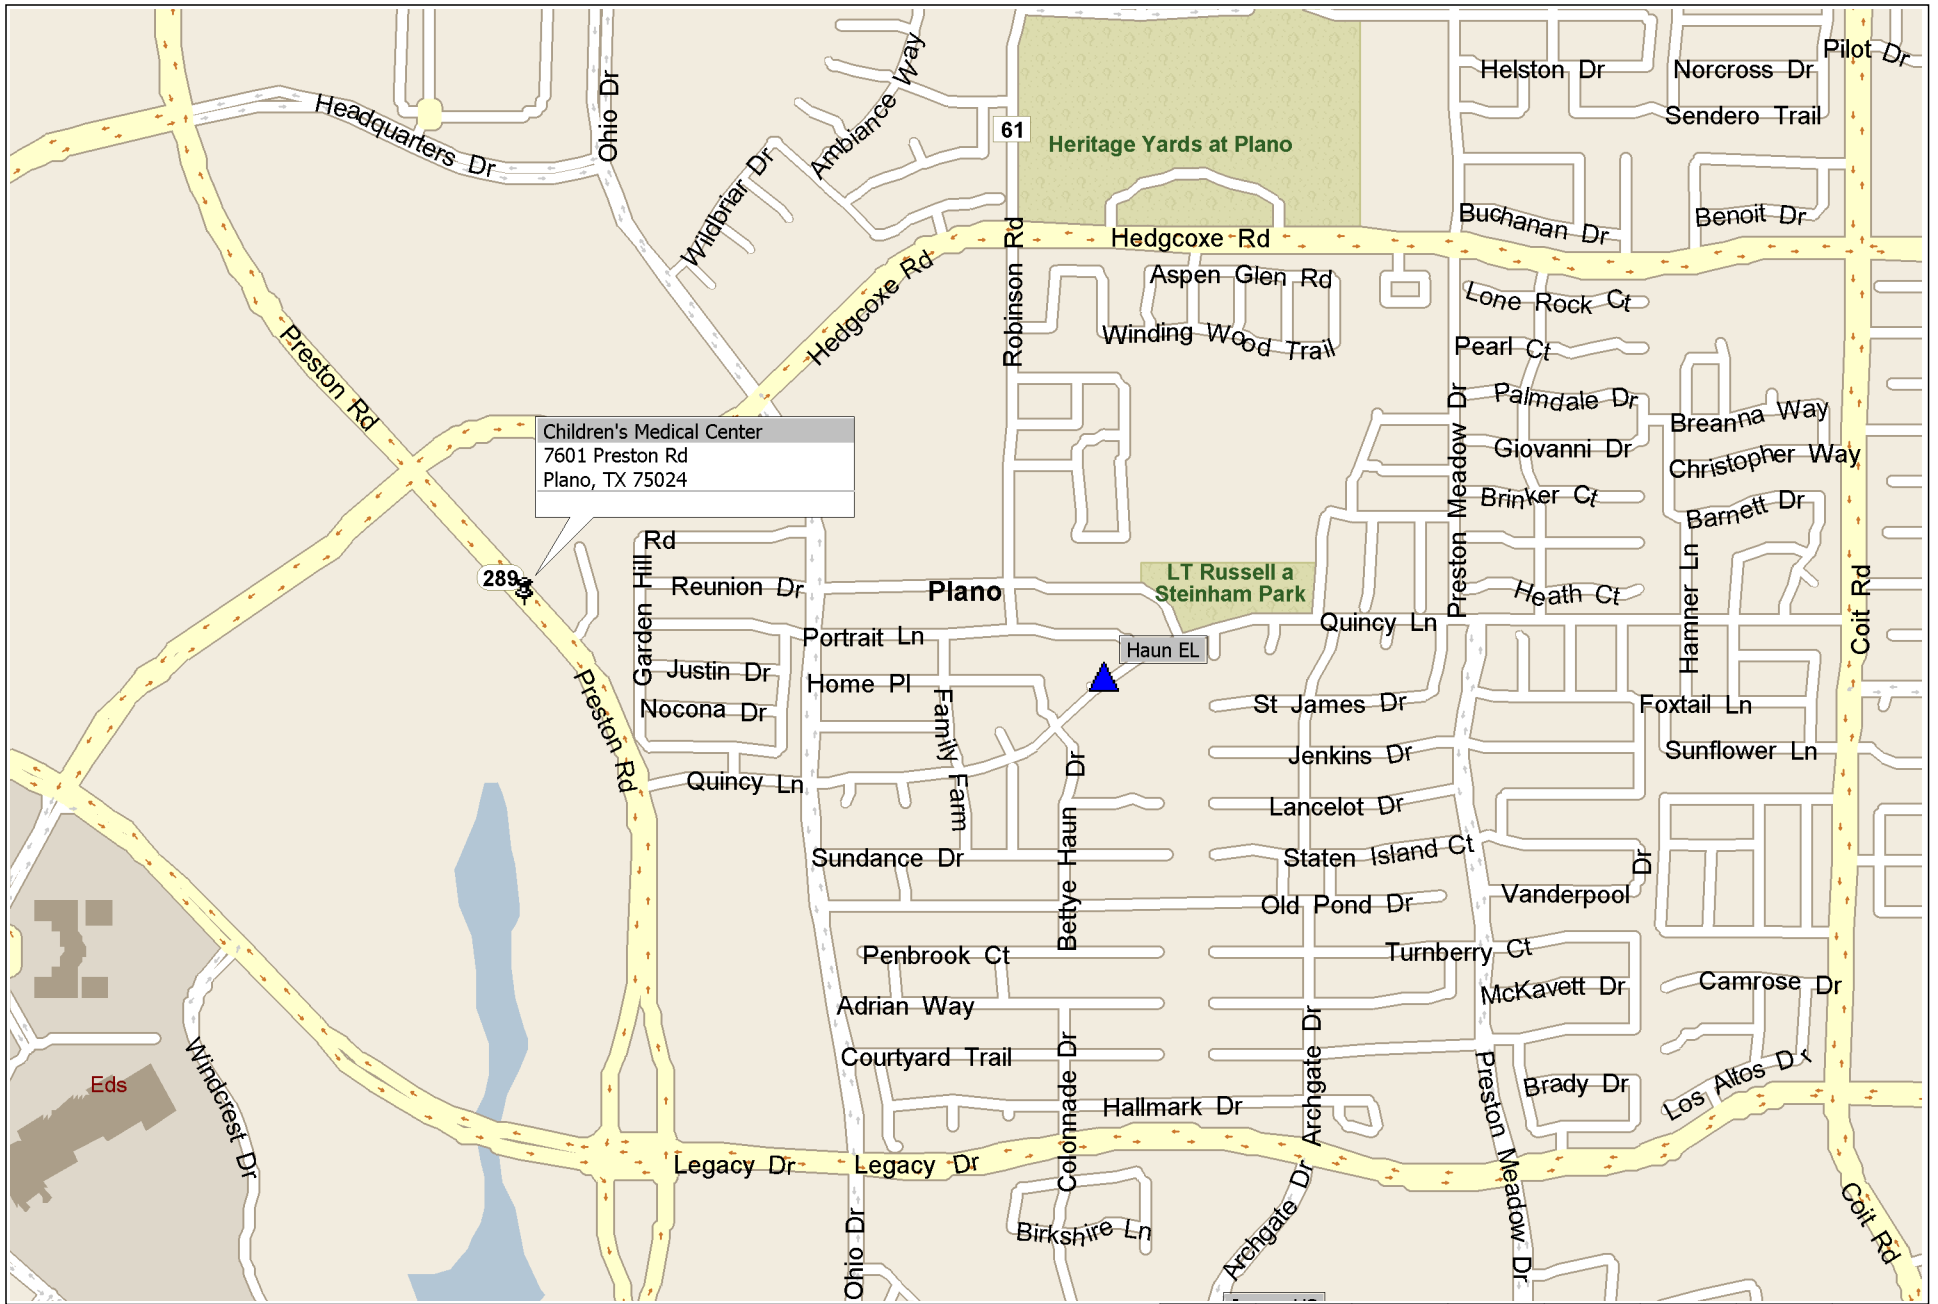

# Children's Medical Center - Plano

Children's Medical Center  
7601 Preston Rd  
Plano, TX 75024

0 mi 0.2 0.4 0.6 0.8