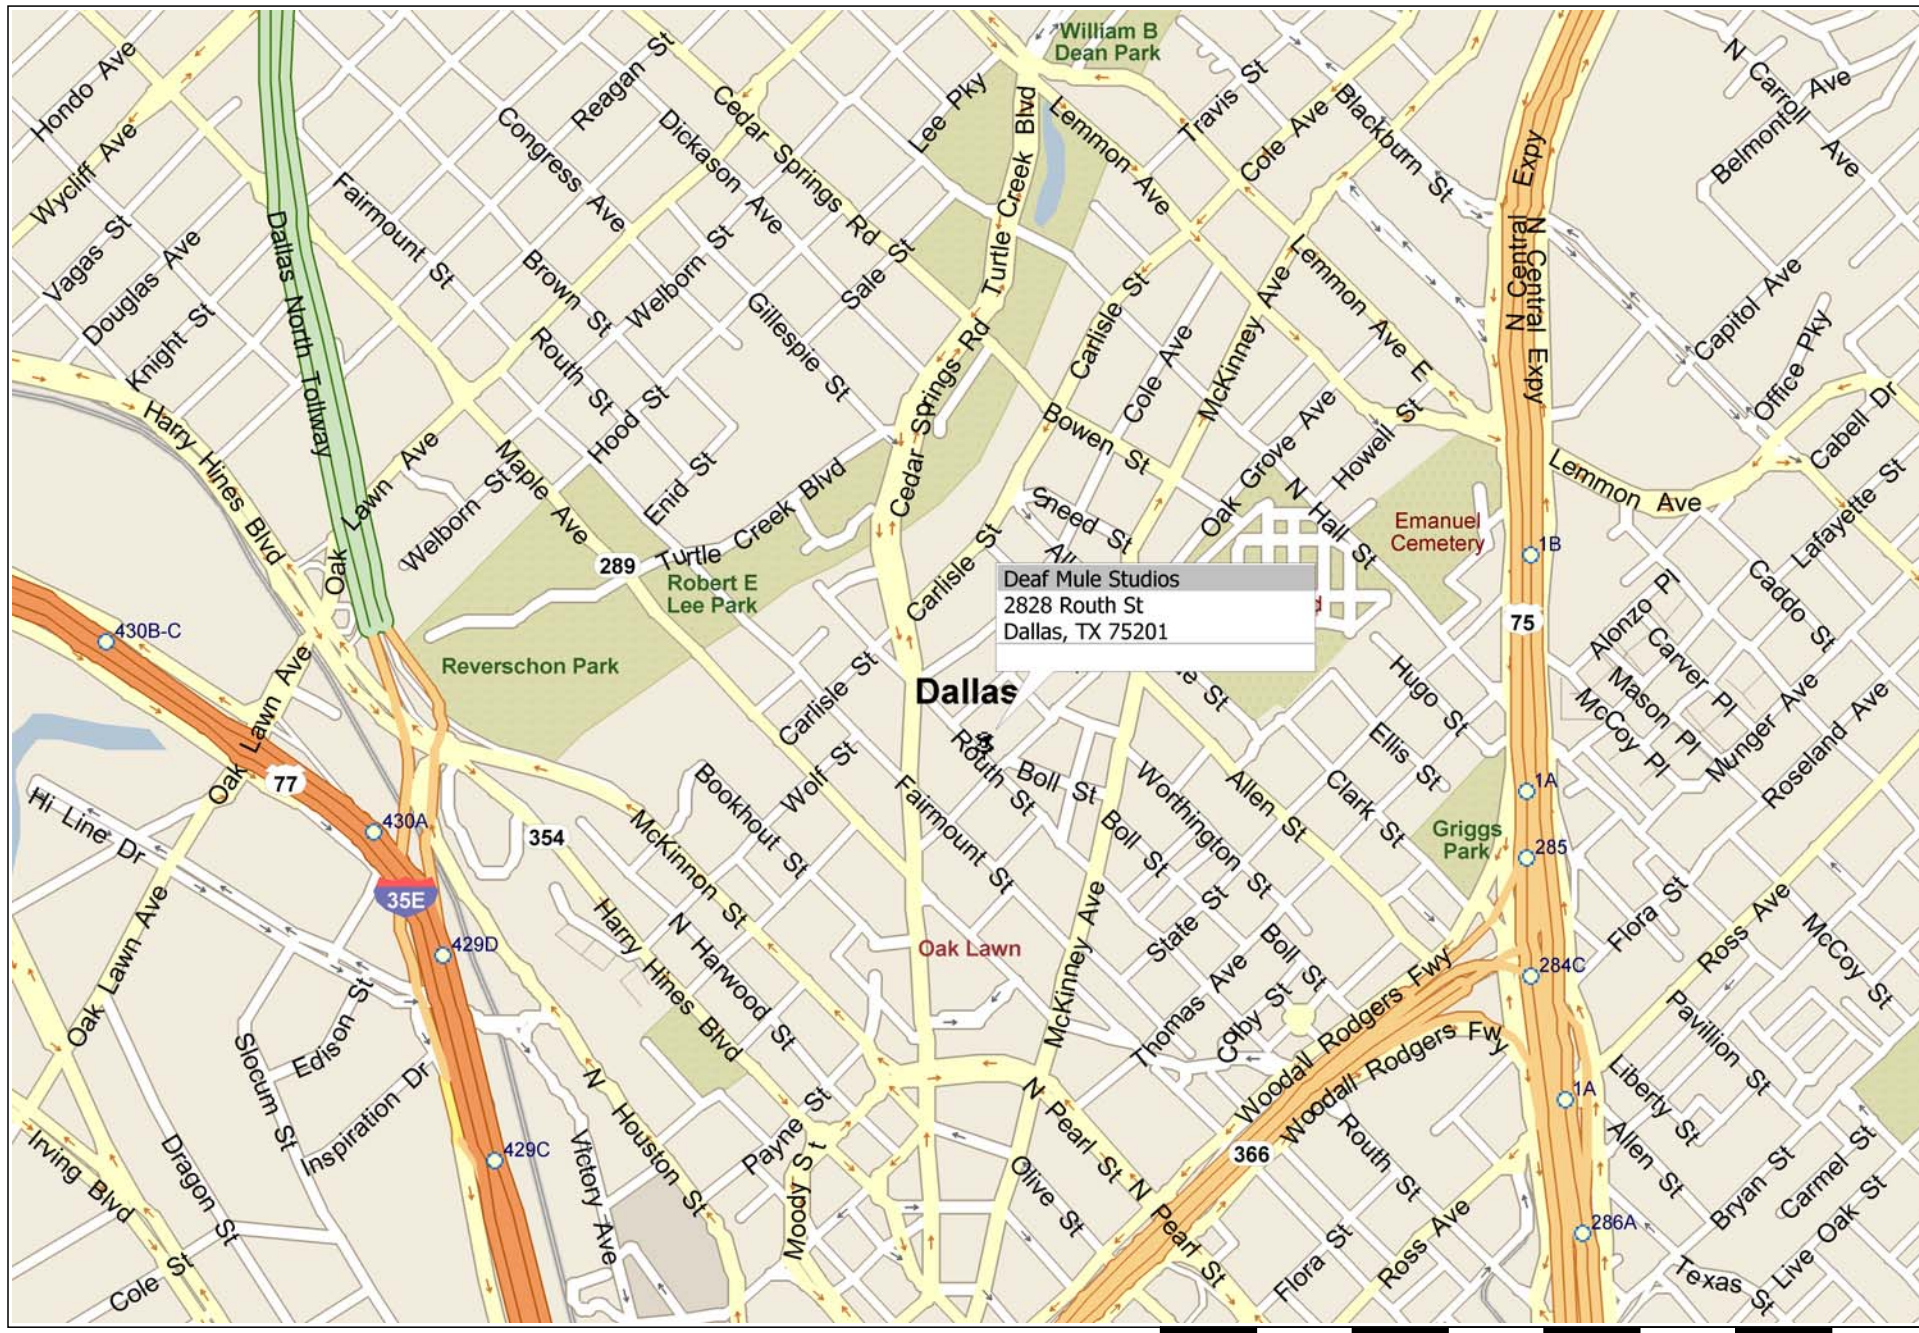

Deaf Mule Studios

Deaf Mule Studios
2828 Routh St
Dallas, TX 75201

Dallas

0 mi 0.2 0.4 0.6 0.8

Copyright © 1988-2004 Microsoft Corp. and/or its suppliers. All rights reserved. <http://www.microsoft.com/streets/>
© Copyright 2003 by Geographic Data Technology, Inc. All rights reserved. © 2004 NAVTEQ. All rights reserved. This data includes information taken with permission from Canadian authorities © Her Majesty the Queen in Right of Canada.