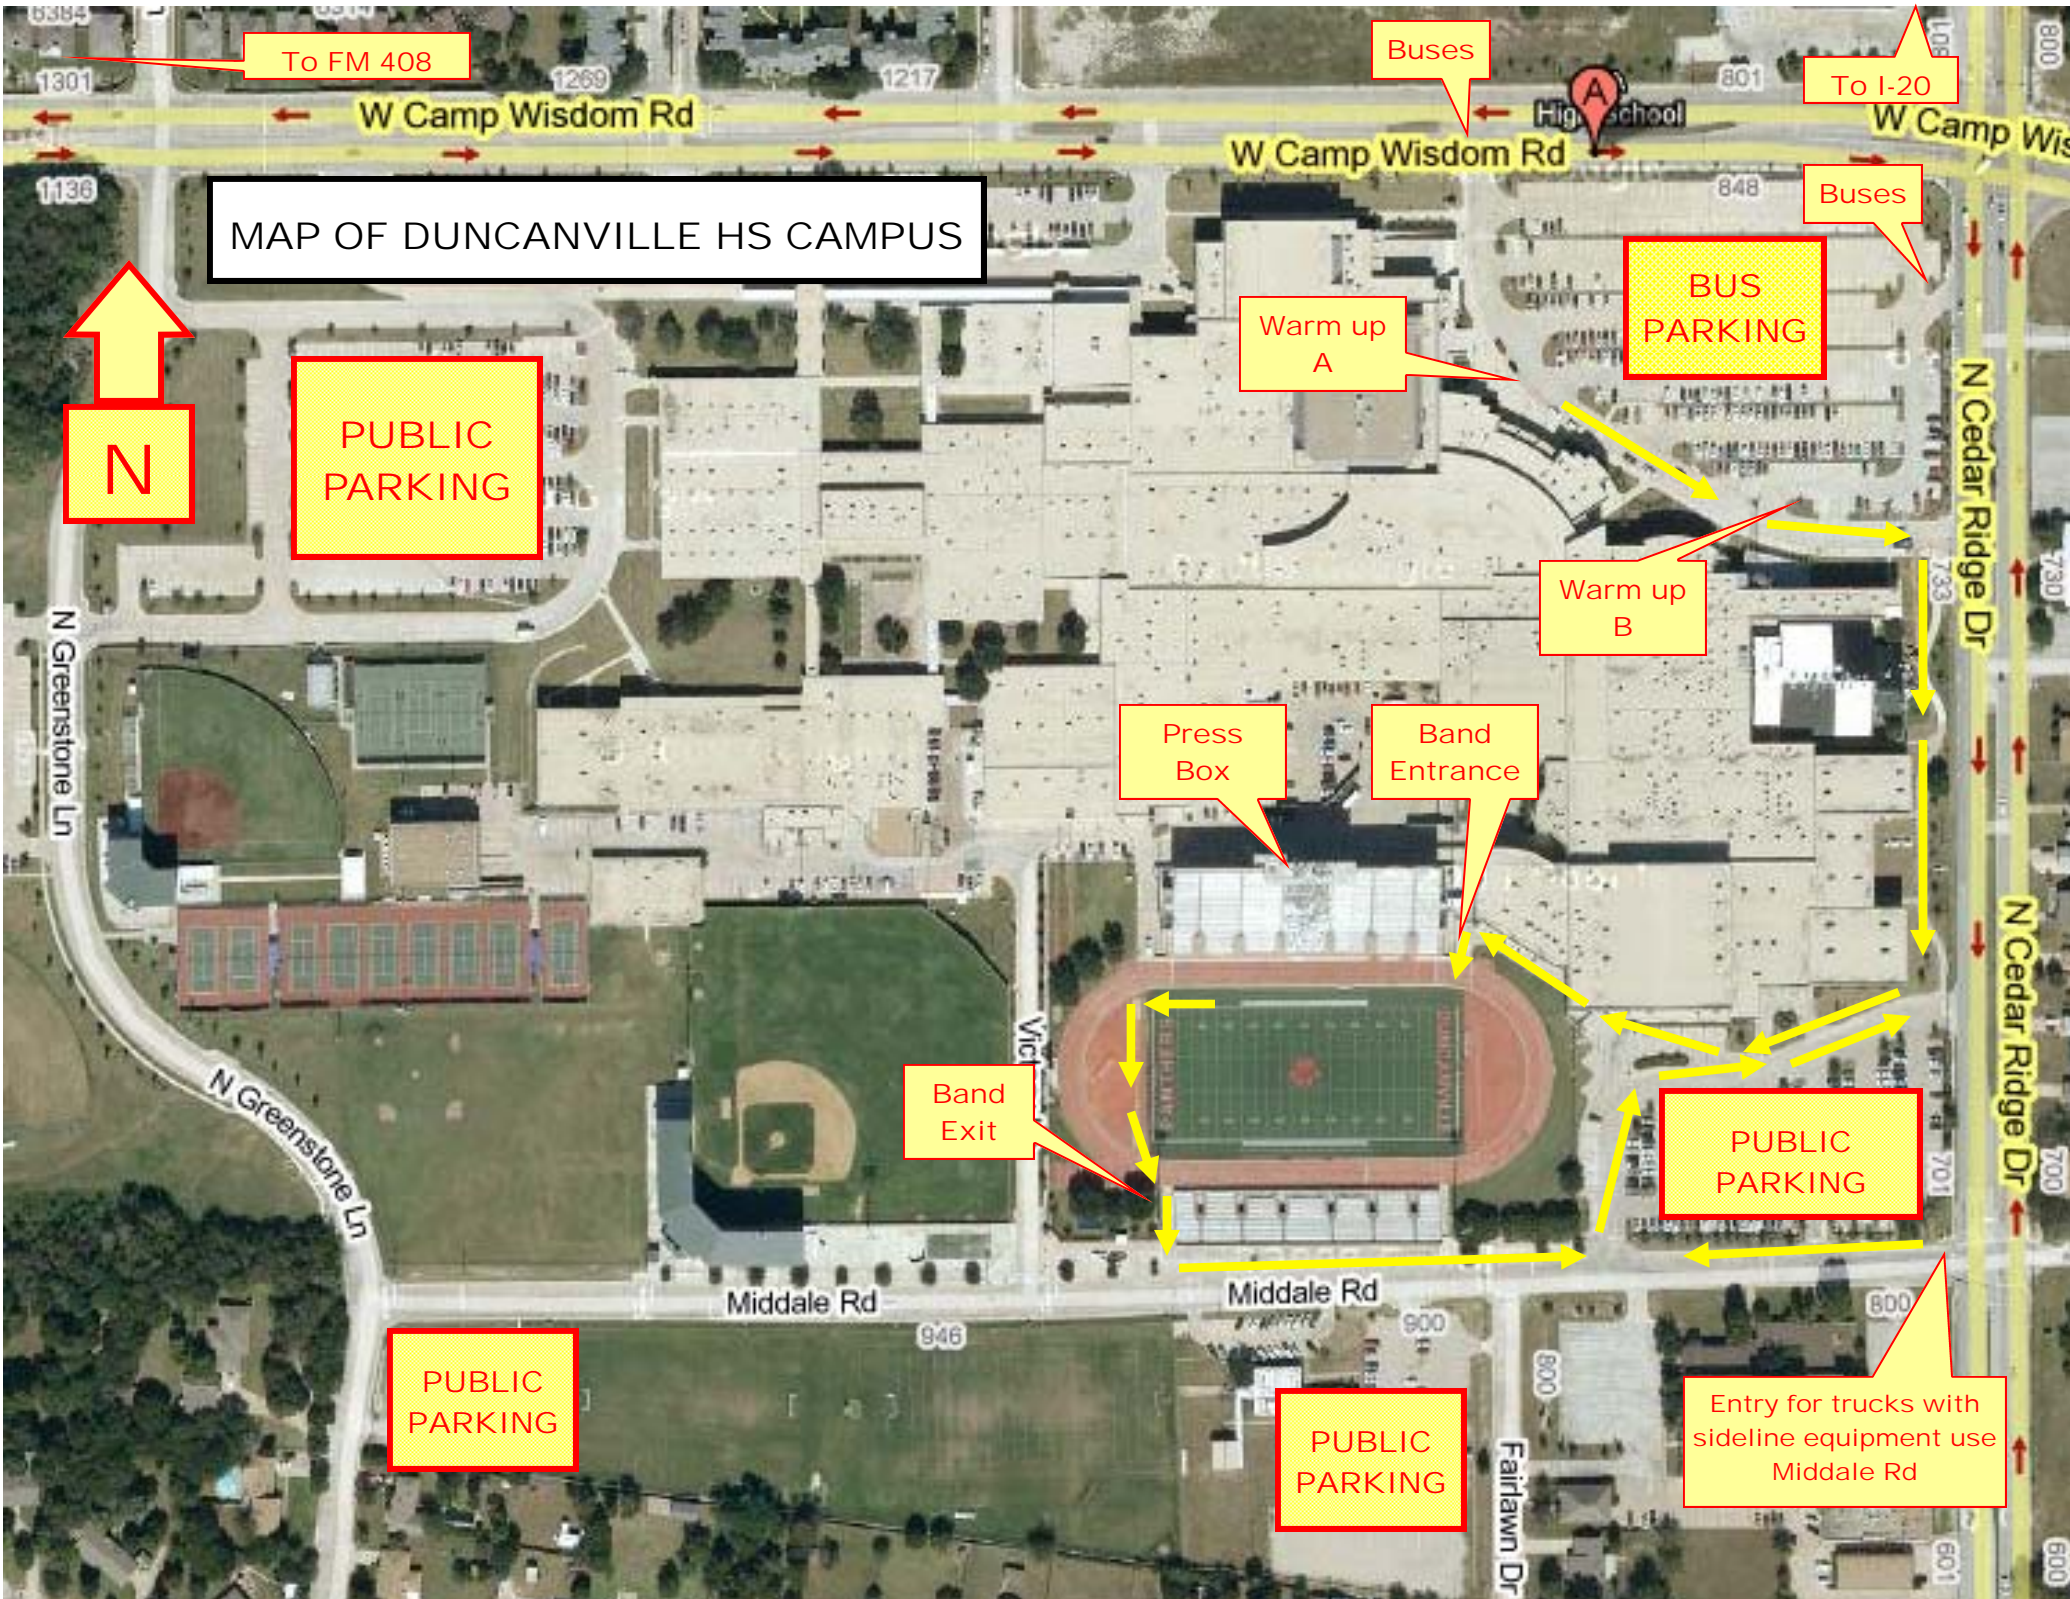

MAP OF DUNCANVILLE HS CAMPUS

To FM 408

Buses

To I-20

Buses

BUS PARKING

Warm up A

Warm up B

Press Box

Band Entrance

Band Exit

PUBLIC PARKING

PUBLIC PARKING

PUBLIC PARKING

Entry for trucks with sideline equipment use Middle Rd

N

PUBLIC PARKING