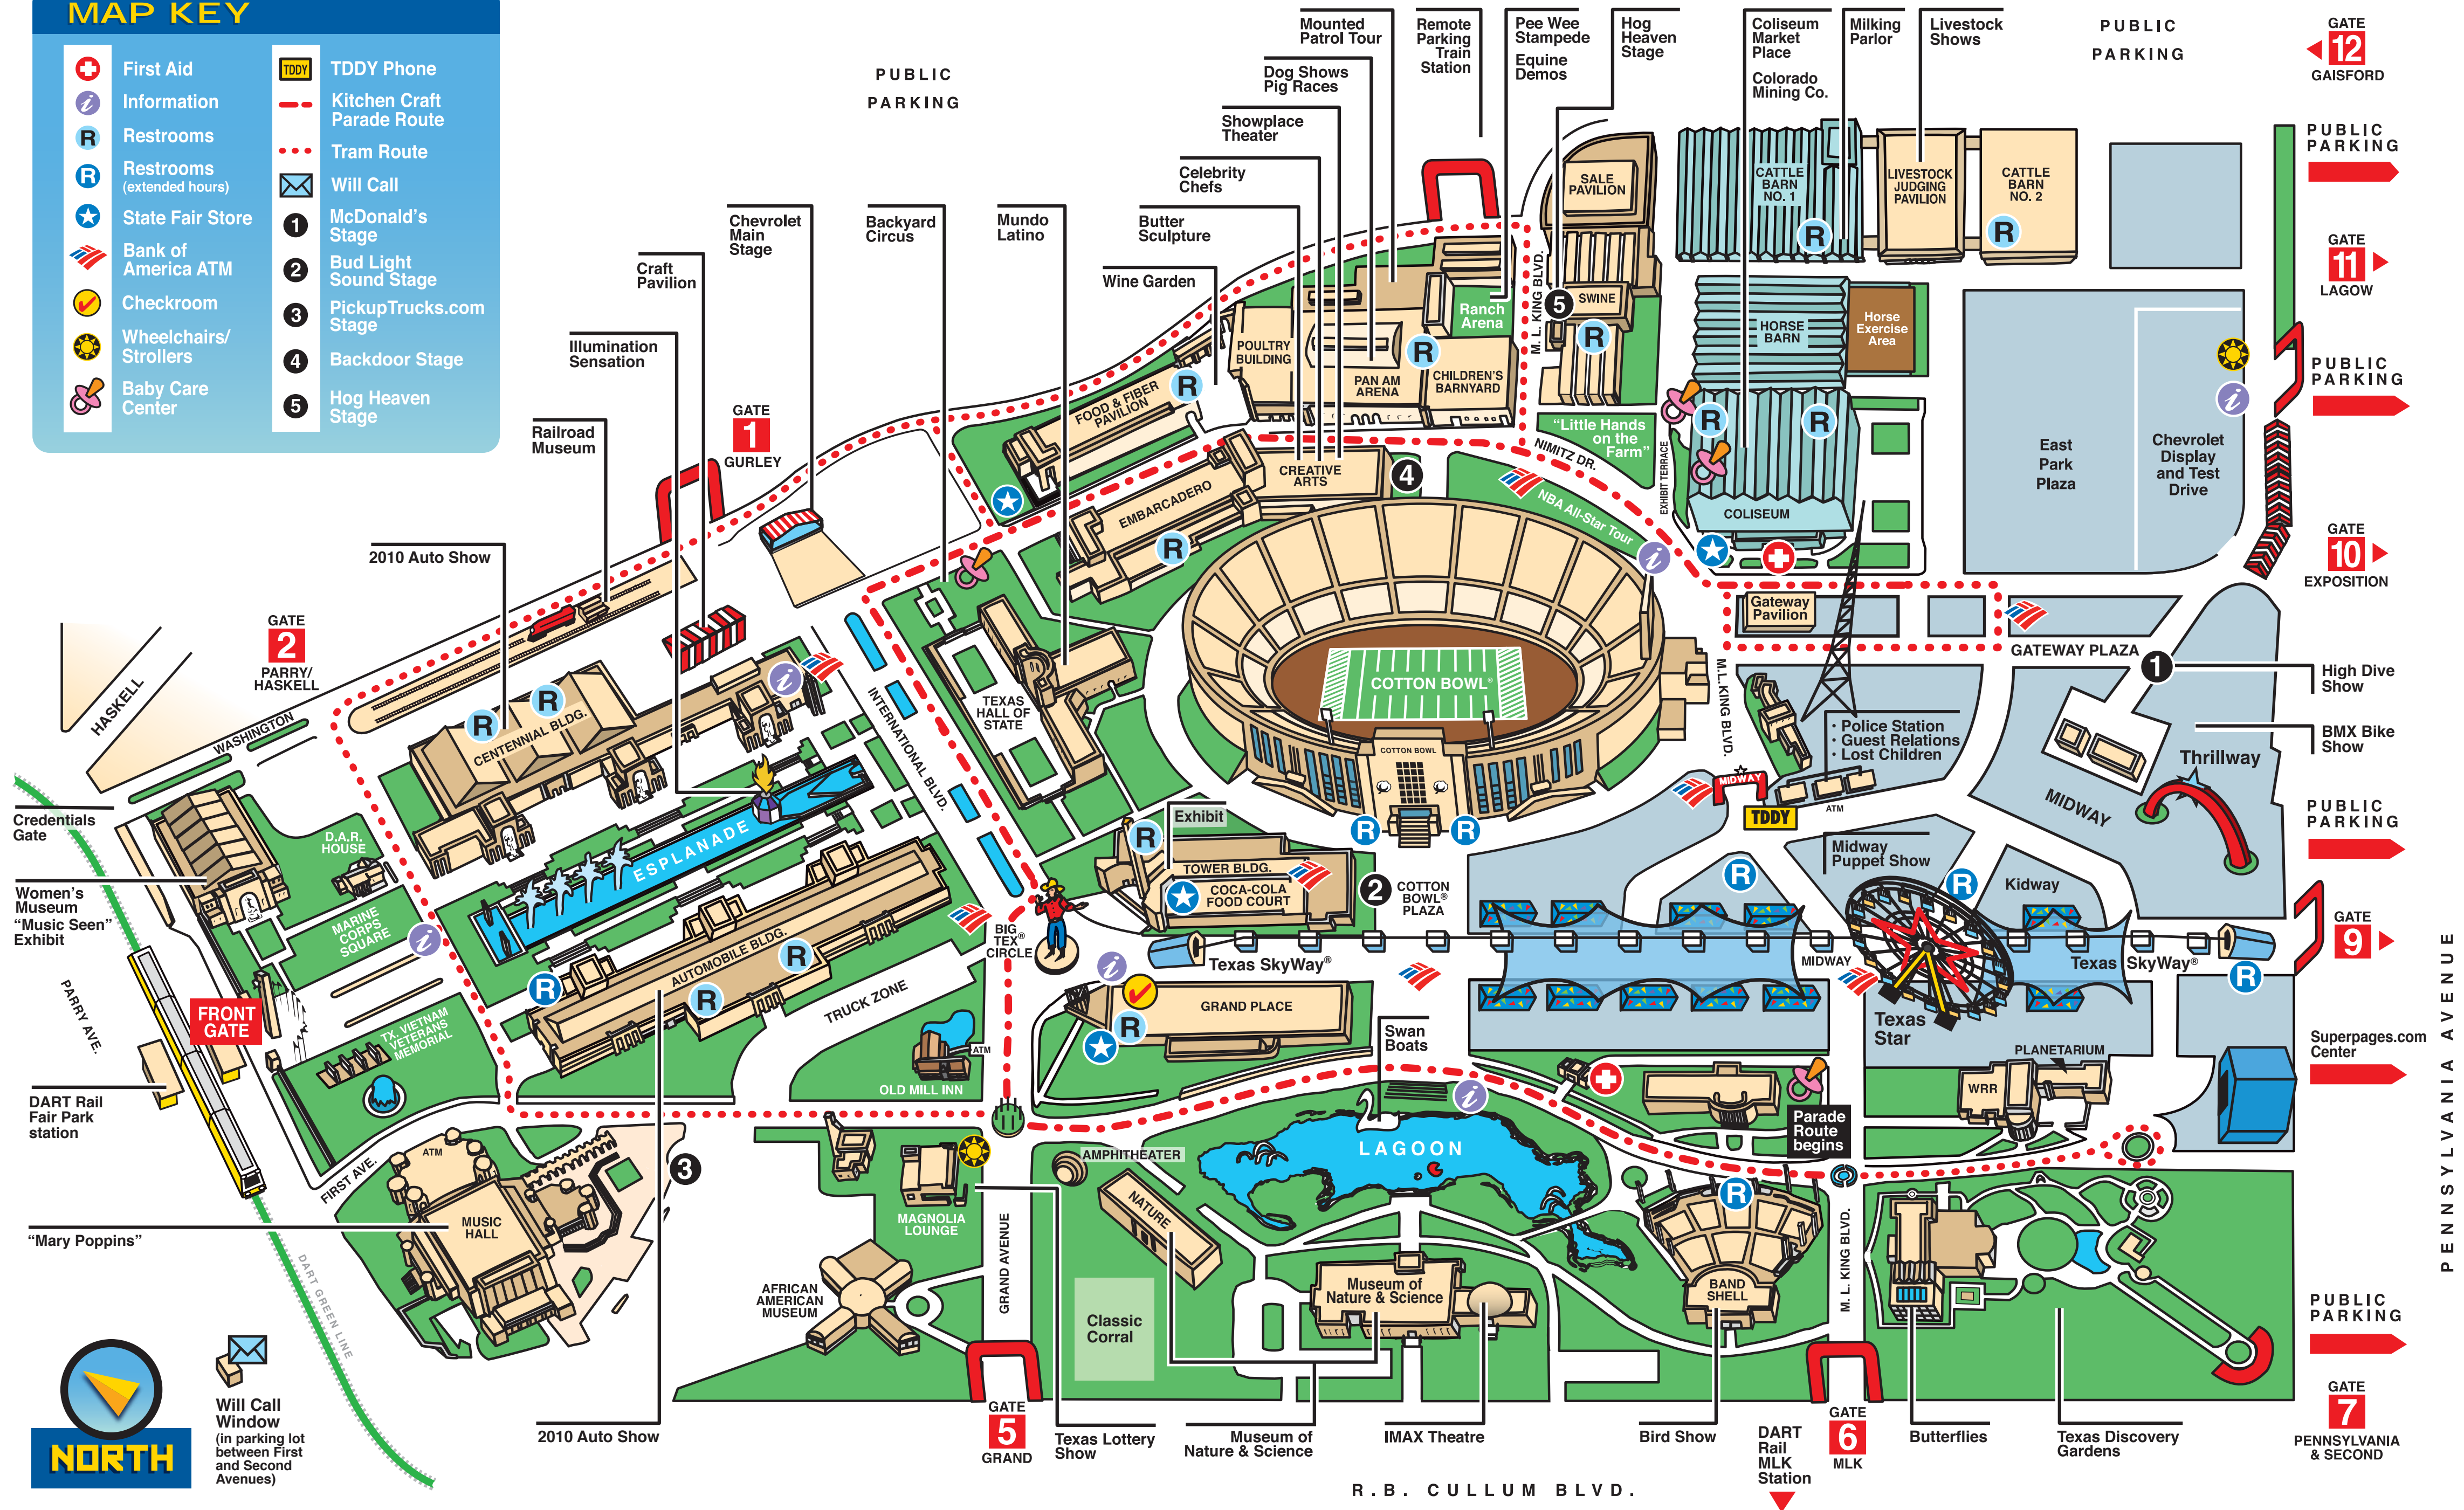

STATE FAIR OF TEXAS

ALL ABOARD FOR FOOD & FUN!

SEPT. 25 - OCT. 18, 2009 • BIGTEX.COM

MAP KEY

- | | |
|----------------------------|----------------------------|
| First Aid | TDDY Phone |
| Information | Kitchen Craft Parade Route |
| Restrooms | Tram Route |
| Restrooms (extended hours) | Will Call |
| State Fair Store | McDonald's Stage |
| Bank of America ATM | Bud Light Sound Stage |
| Checkroom | PickupTrucks.com Stage |
| Wheelchairs/Strollers | Backdoor Stage |
| Baby Care Center | Hog Heaven Stage |

Will Call Window
(in parking lot between First and Second Avenues)