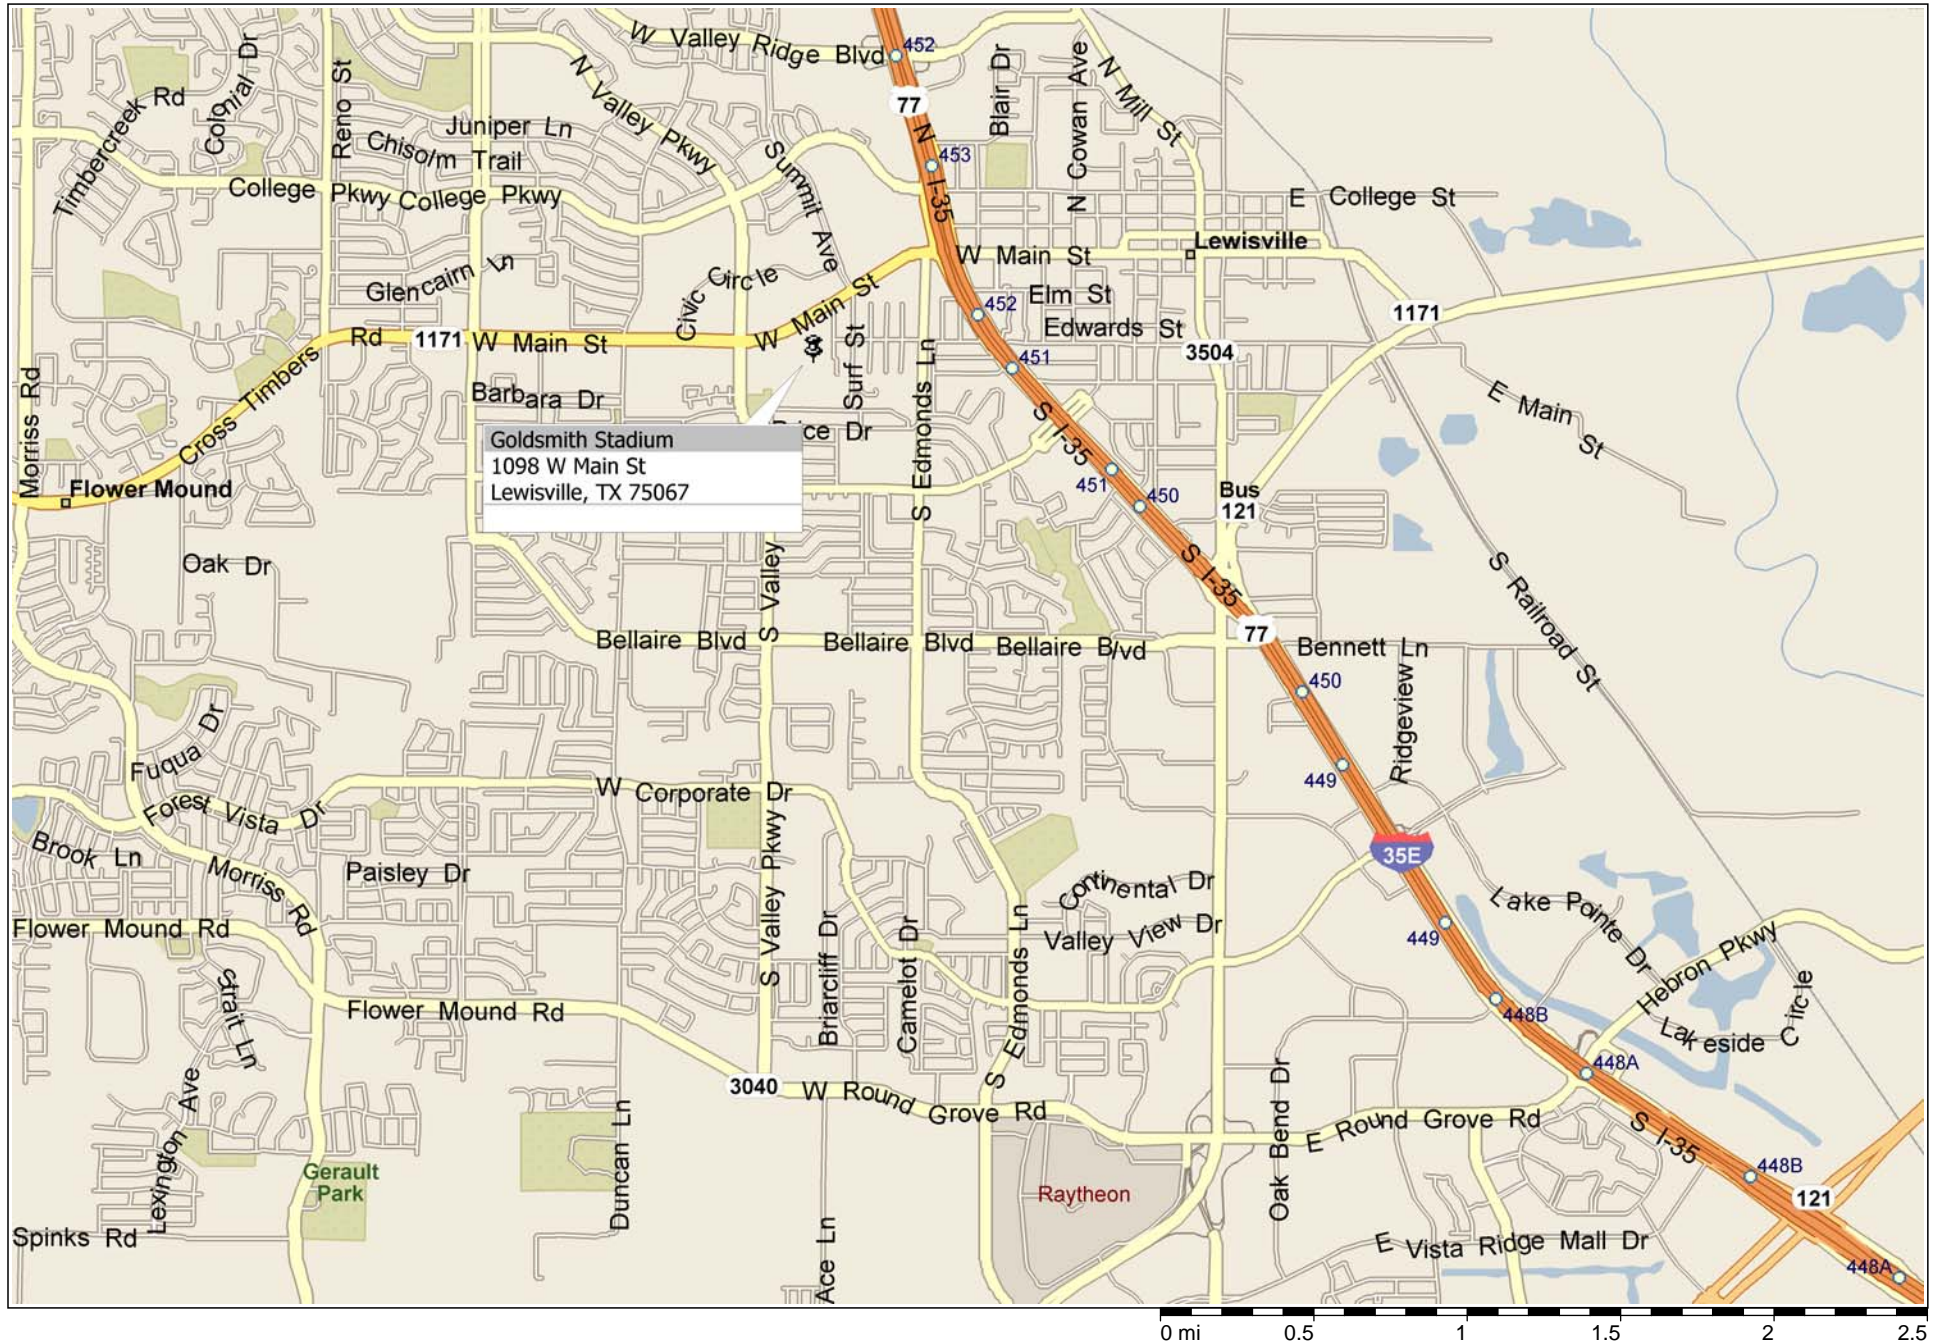

# Goldsmith Stadium

Copyright © and (P) 1988–2007 Microsoft Corporation and/or its suppliers. All rights reserved. <http://www.microsoft.com/streets/>  
Certain mapping and direction data © 2007 NAVTEQ. All rights reserved. The Data for areas of Canada includes information taken with permission from Canadian authorities, including: © Her Majesty the Queen in Right of Canada, © Queen's Printer for Ontario. NAVTEQ and NAVTEQ ON BOARD are trademarks of NAVTEQ. © 2007 Tele Atlas North America, Inc. All rights reserved. Tele Atlas and Tele Atlas North America are trademarks of Tele Atlas, Inc.