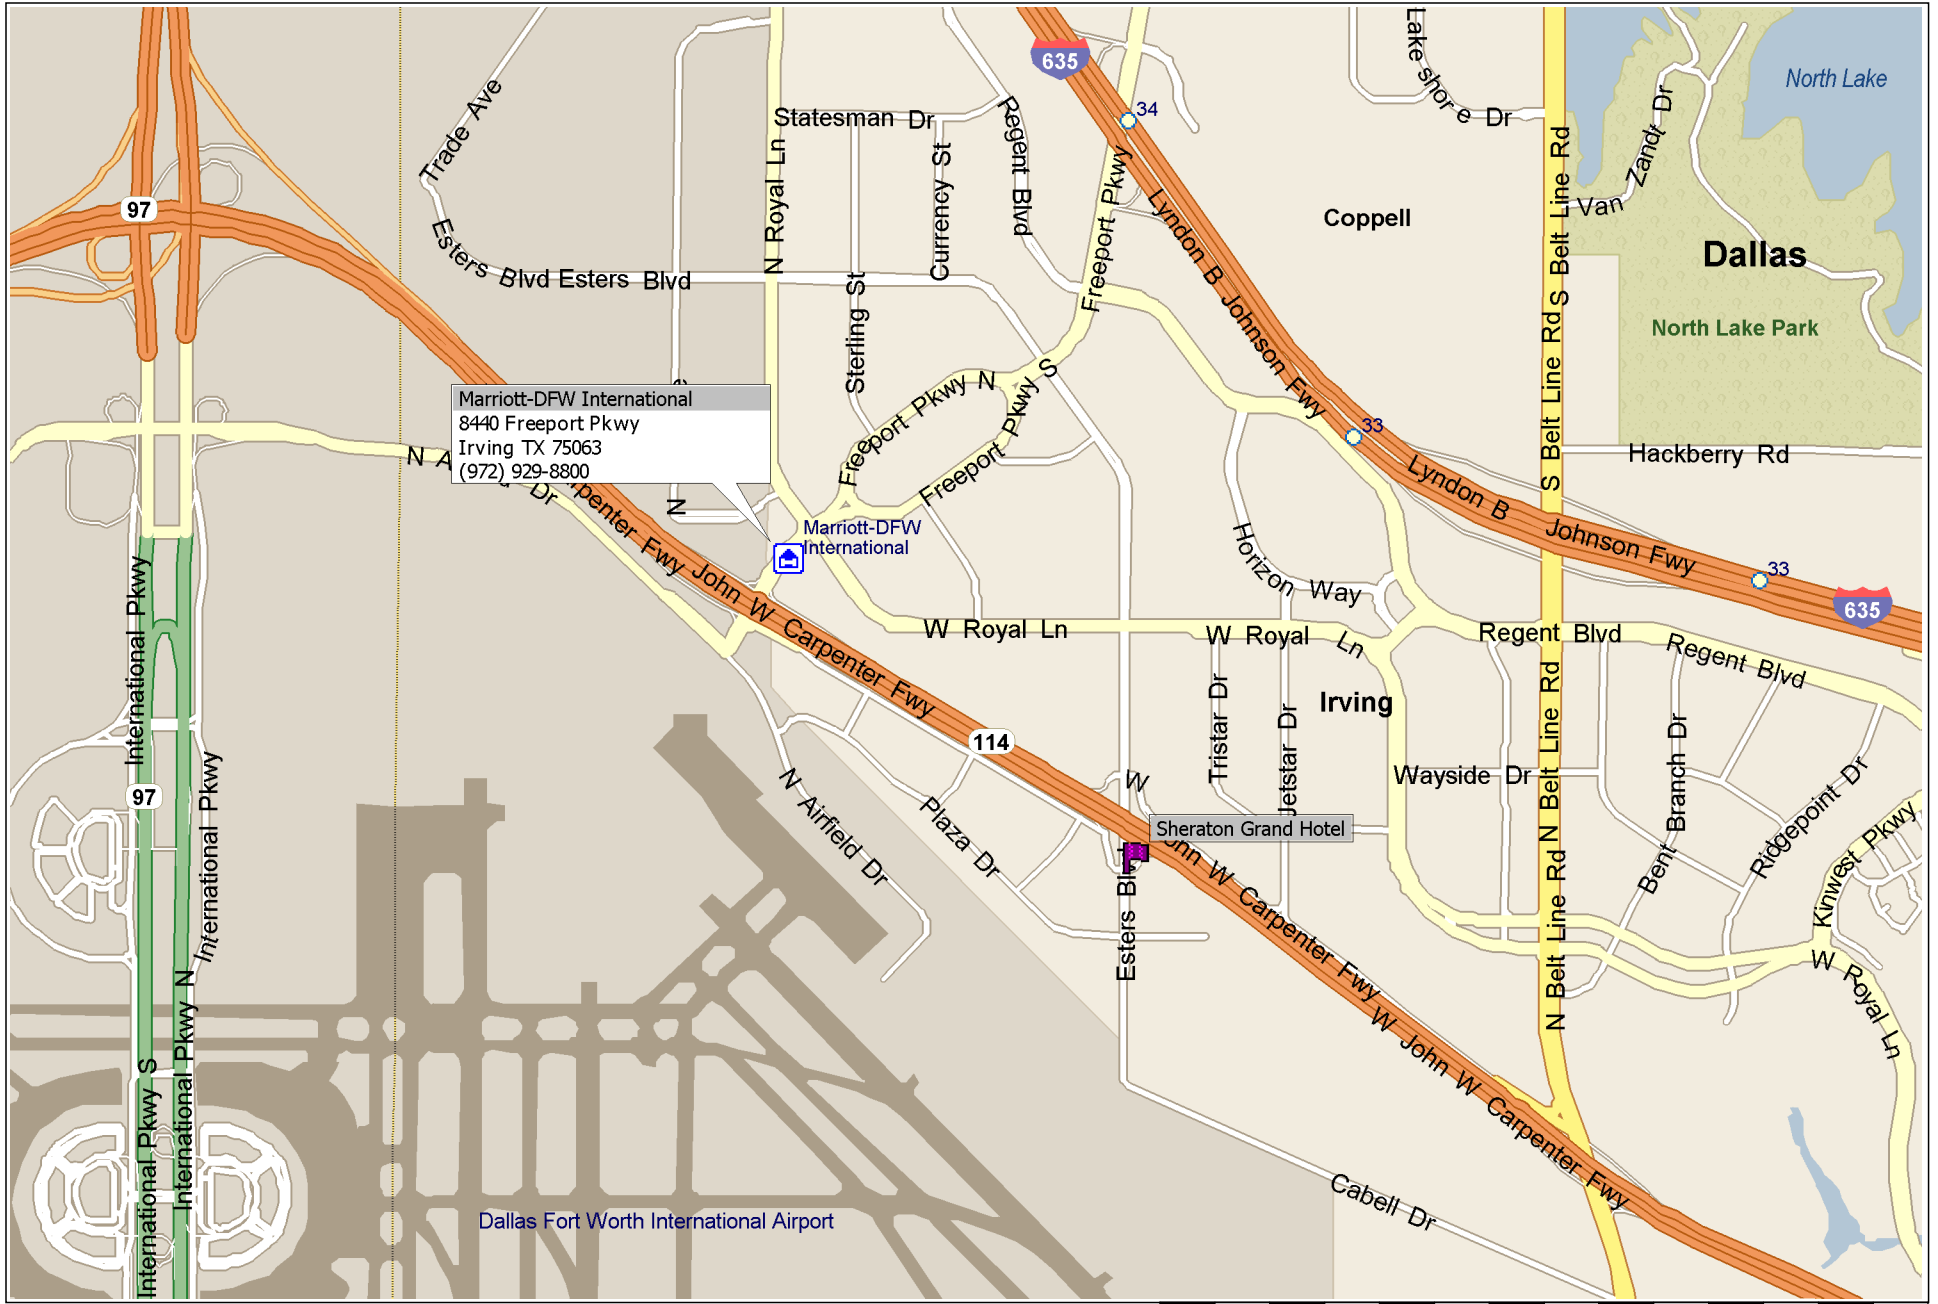

# Marriott - DFW International

Marriott-DFW International  
8440 Freeport Pkwy  
Irving TX 75063  
(972) 929-8800

Marriott-DFW International

0 mi 0.2 0.4 0.6 0.8 1 1.2 1.4