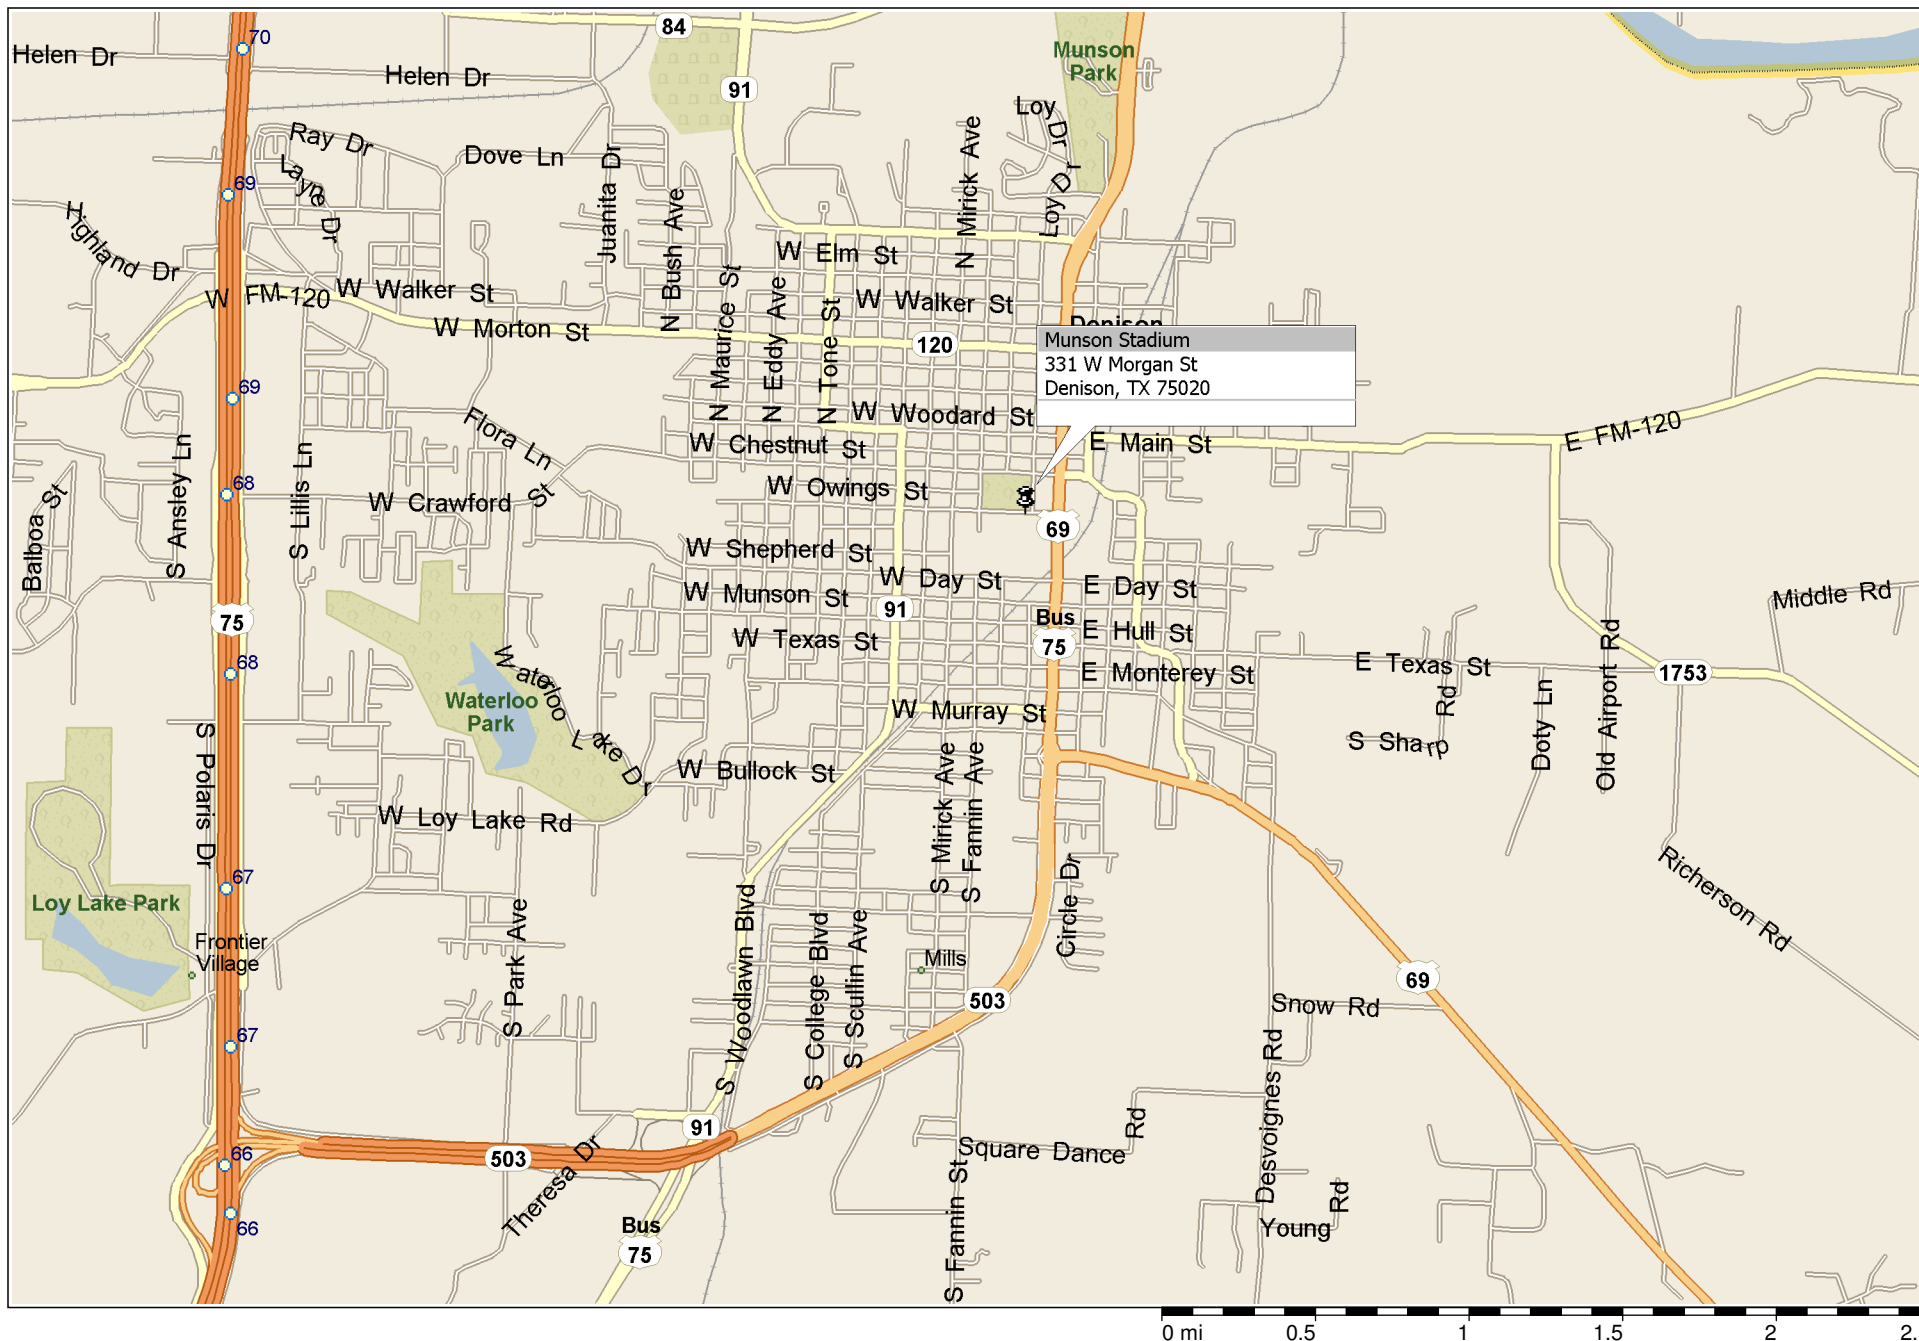

Munson Stadium

Copyright © and (P) 1988–2007 Microsoft Corporation and/or its suppliers. All rights reserved. <http://www.microsoft.com/streets/>

Certain mapping and direction data © 2007 NAVTEQ. All rights reserved. The Data for areas of Canada includes information taken with permission from Canadian authorities, including: © Her Majesty the Queen in Right of Canada, © Queen's Printer for Ontario. NAVTEQ and NAVTEQ ON BOARD are trademarks of NAVTEQ. © 2007 Tele Atlas North America, Inc. All rights reserved. Tele Atlas and Tele Atlas North America are trademarks of Tele Atlas, Inc.