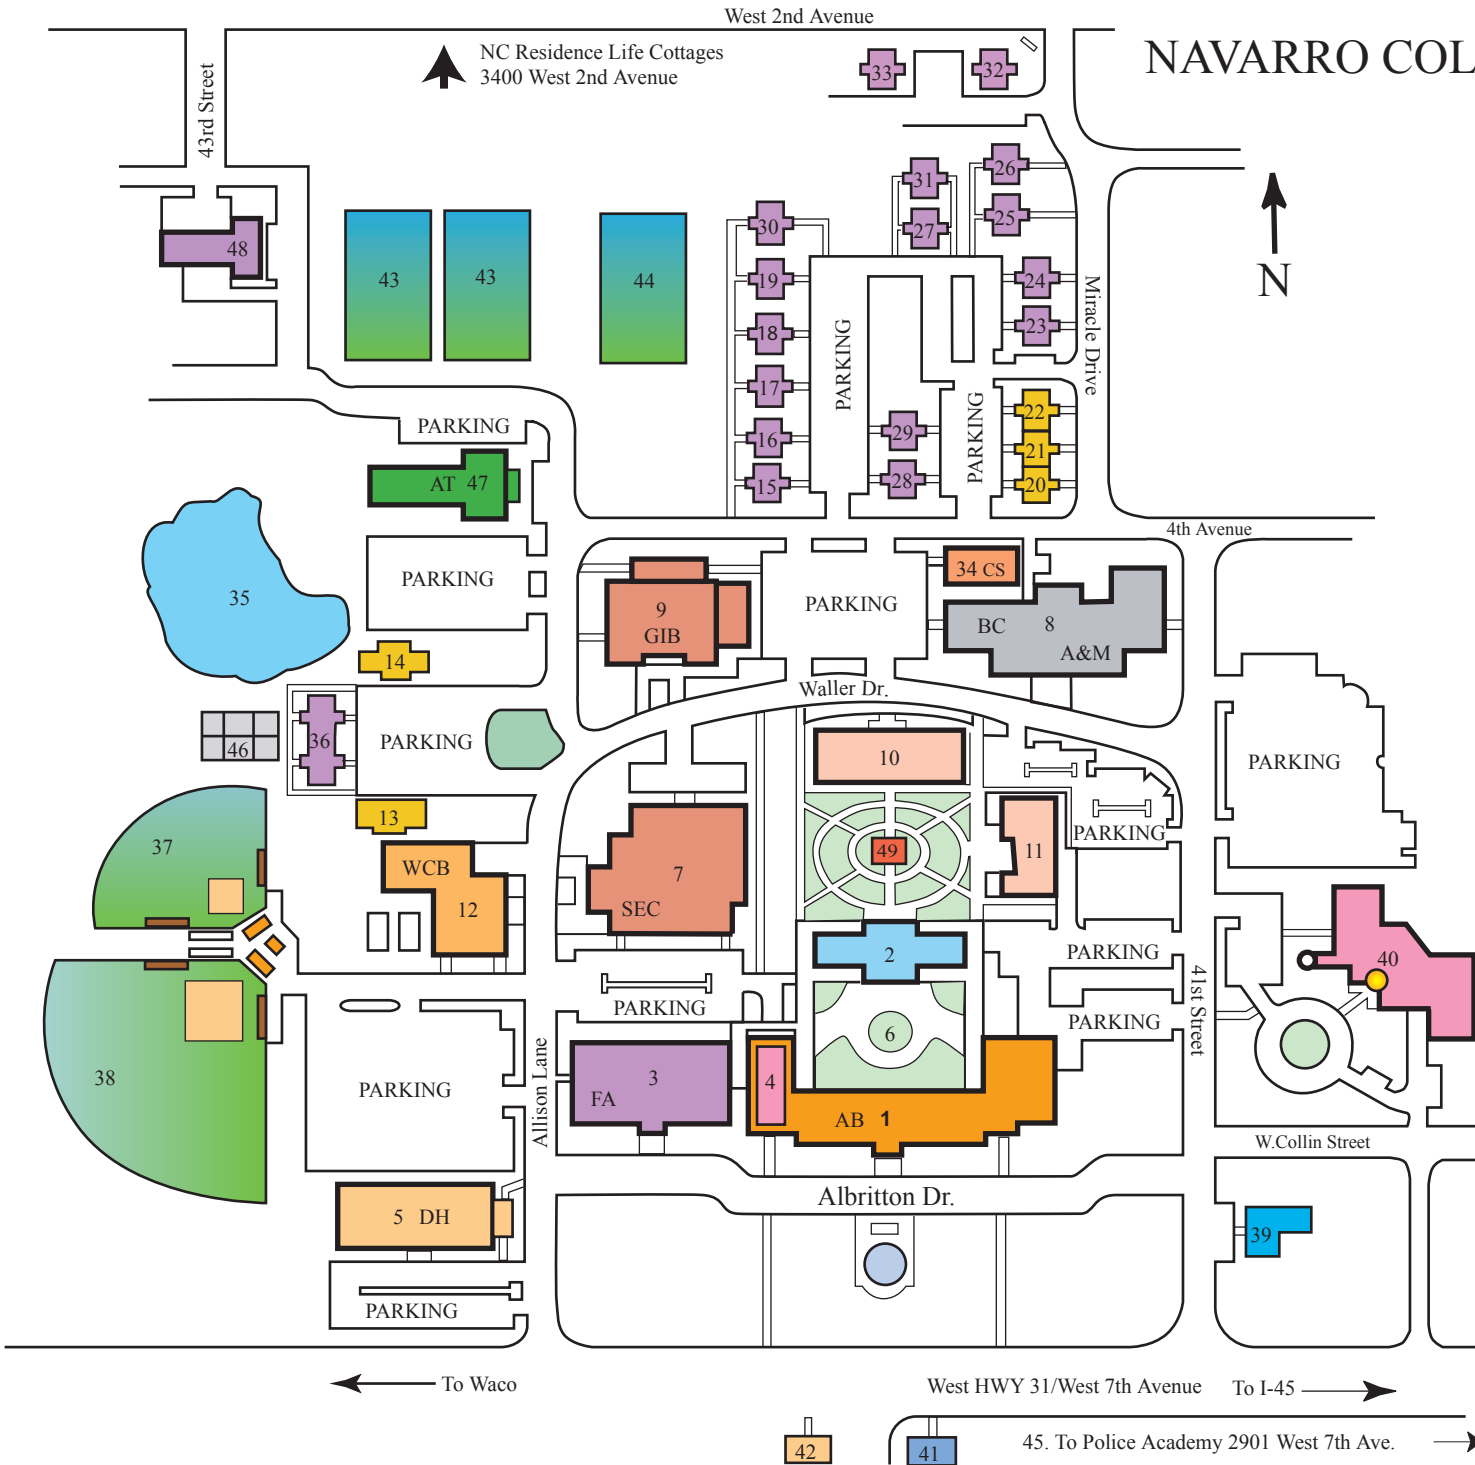

NAVARRO COLLEGE *Campus Map*

1. Albritton Academic/Adm.Bldg. (AB)
2. Gooch One Stop Student Center
3. Caston Fine Arts Center (FA)
4. Leighton B. Dawson Auditorium
5. Frank Neal Drane Hall of Science (DH)
6. Verda Gooch Courtyard
7. K. & Ida Wolens Special Events Center (Gymnasium) (SEC)
8. Bain Center for Technical Arts/ Texas A&M Commerce (BC)
9. Louis Gibson Hall, Fitness Center Campus Police, Student Center (GIB)
10. Dr. Richard Sanchez Library
11. Dr. Kenneth Walker Dining Hall
12. Waller Classroom Building (WCB)
13. Ben Jones Hall (Student Housing)
14. Tom Eady Hall (Student Housing)
15. Homer G. Wasson Hall (Student Housing)
16. Louis & Ann Wolens Hall (Student Housing)
17. Lary Reed Hall (Student Housing)
18. Barracks Bunch Hall (Student Housing)
19. Chuck & Peggy Pearce Hall (Student Housing)
20. Lowell Estes Hall (Student Housing)
21. Bruce McCormick Hall (Student Housing)
22. Jimmy Hooser Hall (Student Housing)
23. Lucile Boyd Hall (Student Housing)
24. Walter Erwin Hall (Student Housing)
25. E.E. Burkhart Hall (Student Housing)
26. Carmody Hall (Student Housing)
27. Gioia Keeney Hall (Student Housing)
28. Wanda Gillen Hall (Student Housing)
29. McAfee Daniel Hall (Student Housing)
30. James Borkchum Hall (Student Housing)
31. Oliver Albritton Hall (Student Housing)
32. Darrell Raines Hall (Student Housing)
33. Miracle Drive Dorm #18 (Student Housing)
34. Computer Science Center (CS)
35. Campus Lake & Recreation Area
36. Gerald E. Burson Hall (Student Housing)
37. Jesse & Lou Cummings Softball Field
38. Perry Graham Baseball Field
39. Continuing Ed
40. Cook Center Planetarium & Pearce Museum
41. Baptist Student Ministry
42. United Christian Fellowship
43. Football Practice Fields
44. Soccer Field
45. Police Academy (PA)
46. Herschel Stephens Tennis Center
47. John Deere Ag. Tech. Bldg. (AT)
48. Physical Plant Building
49. Barracks Bunch Clock Tower