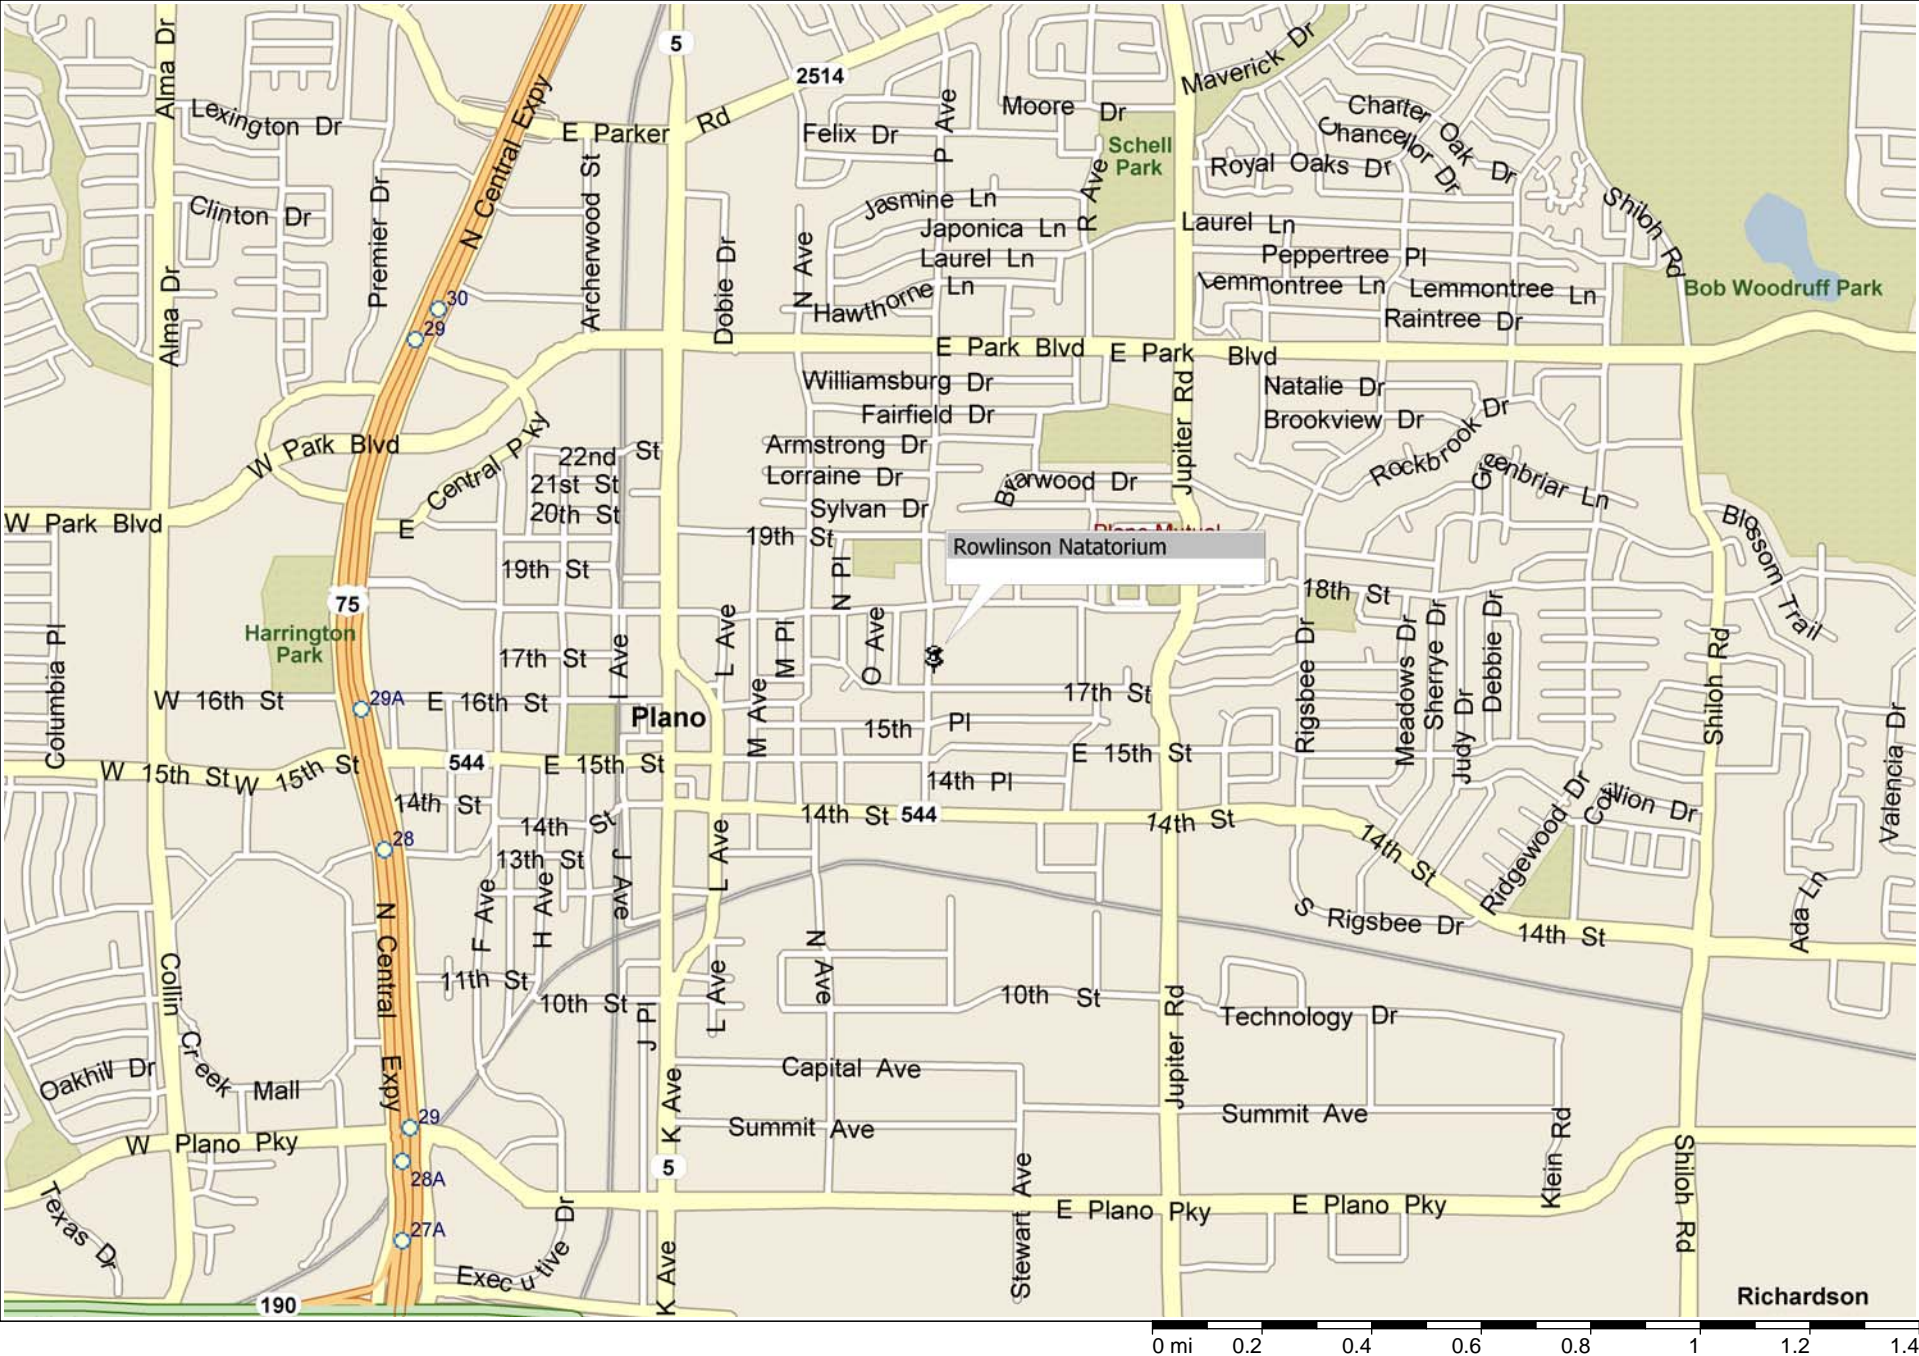

Rowlinson Natatorium

Copyright © 1988-2004 Microsoft Corp. and/or its suppliers. All rights reserved. <http://www.microsoft.com/streets/>
© Copyright 2003 by Geographic Data Technology, Inc. All rights reserved. © 2004 NAVTEQ. All rights reserved. This data includes information taken with permission from Canadian authorities © Her Majesty the Queen in Right of Canada.