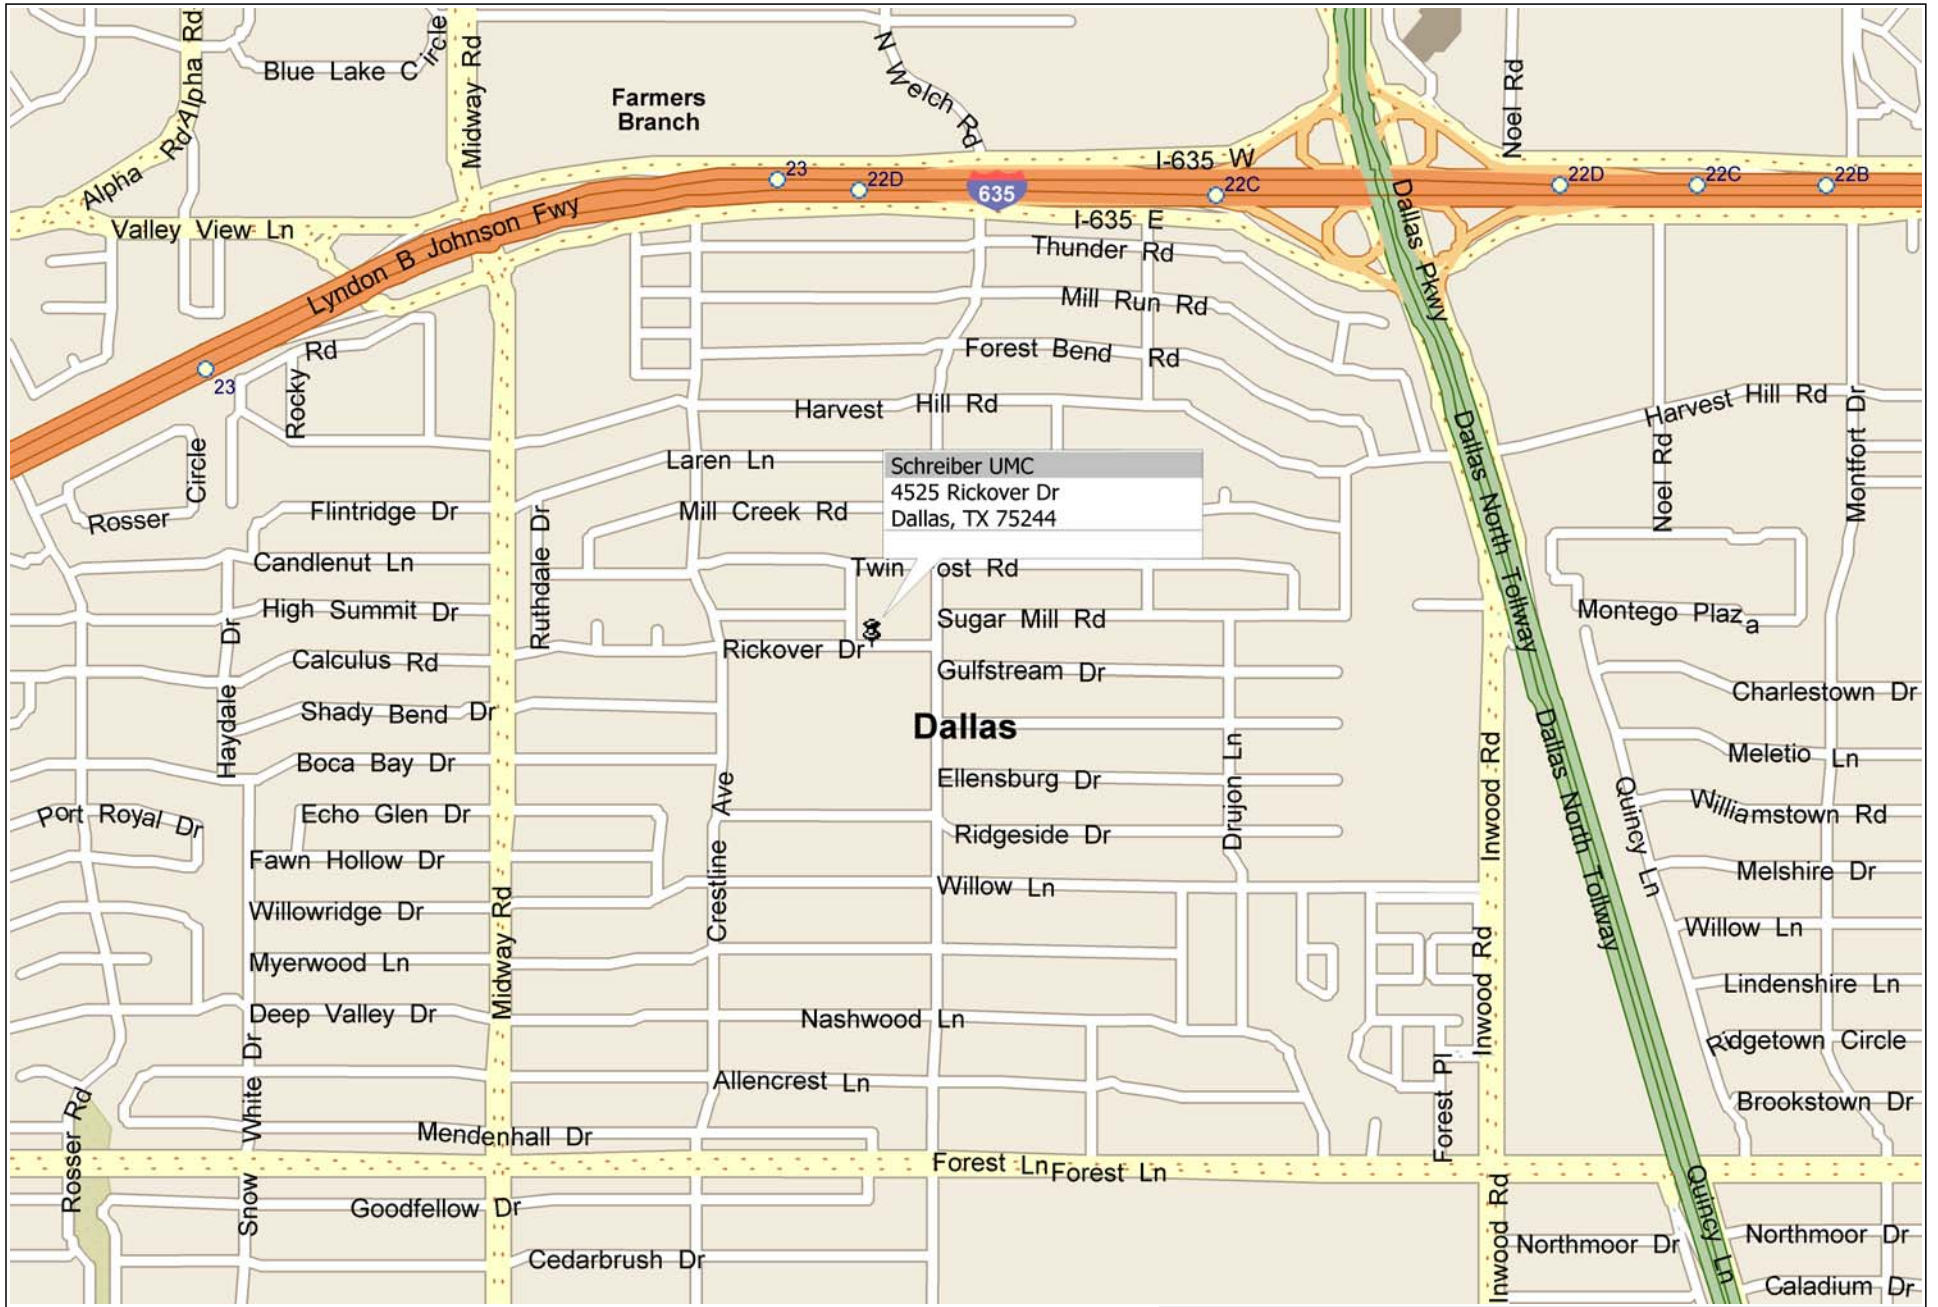

Schreiber UMC

0 mi 0.2 0.4 0.6 0.8

Copyright © and (P) 1988–2007 Microsoft Corporation and/or its suppliers. All rights reserved. <http://www.microsoft.com/streets/>
Certain mapping and direction data © 2007 NAVTEQ. All rights reserved. The Data for areas of Canada includes information taken with permission from Canadian authorities, including: © Her Majesty the Queen in Right of Canada, © Queen's Printer for Ontario. NAVTEQ and NAVTEQ ON BOARD are trademarks of NAVTEQ. © 2007 Tele Atlas North America, Inc. All rights reserved. Tele Atlas and Tele Atlas North America are trademarks of Tele Atlas, Inc.