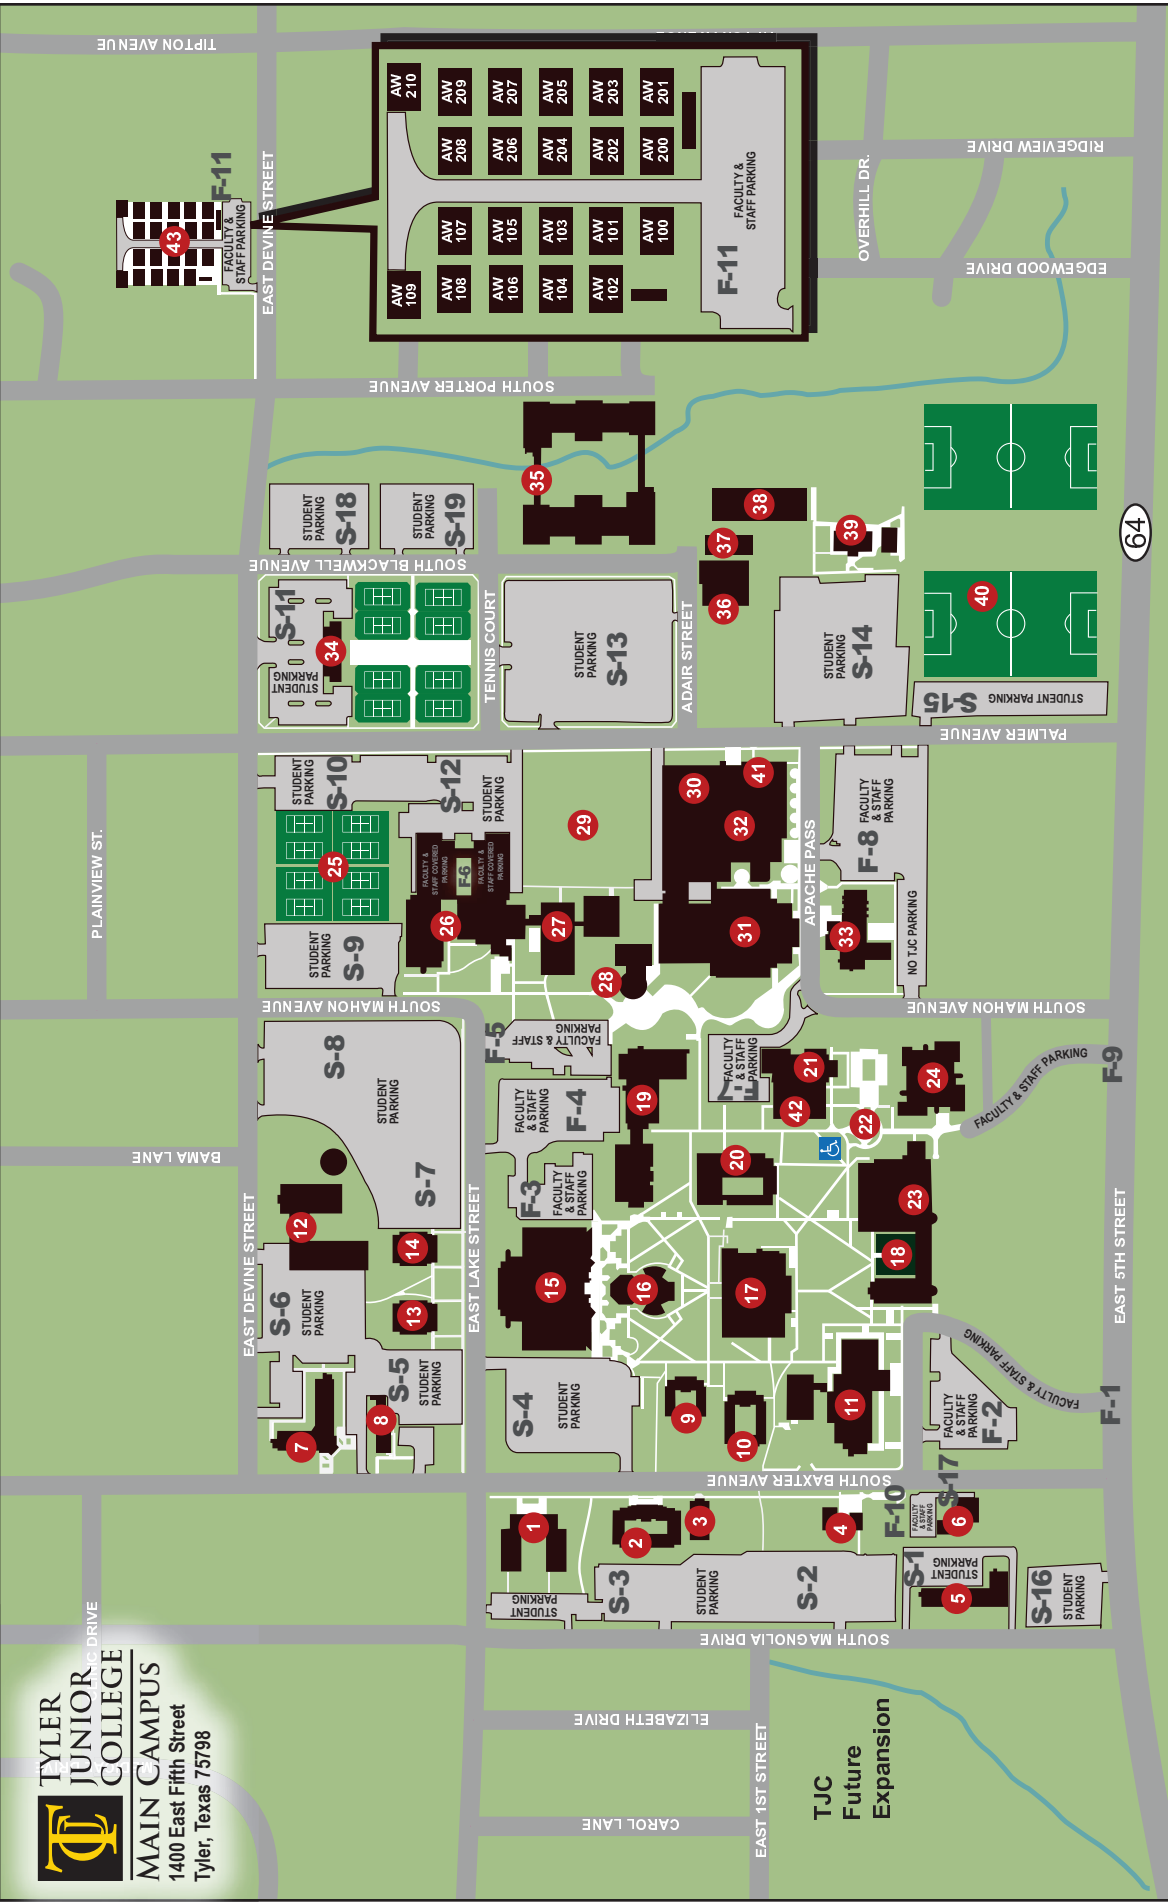

**TYLER JUNIOR COLLEGE**  
**MAIN CAMPUS**  
 1400 East Fifth Street  
 Tyler, Texas 75798

- 1 Claridge Hall
- 2 Sledge Hall
- 3 Research & Marketing Services (RMS)
- 4 Campus Services (PRCH)
- 5 Bateman Hall
- 6 Residential Life & Housing (RLH)
- 7 Hudnall Hall
- 8 Campus Police (CS)
- 9 Holley Hall
- 10 Vaughn Hall
- 11 White Administrative Services Center (WASC)
- 12 Baldwin Facilities and Construction (BMB)
- 13 West Hall
- 14 Lewis Hall
- 15 Rogers Student Center (RSC)
- 16 Vaughn Conservatory (VC)
- 17 Vaughn Library & Resource Center (LRC)
- 18 Gatewood Garden
- 19 Genecov Science Building (G)(GB)
- 20 Potter Hall (P)
- 21 Wise Auditorium (WA)
- 22 Ina Brundrett Azalea Garden
- 23 Jenkins Hall (J)
- 24 Wise Cultural Arts (WCA)
- 25 Louise Brookshire Community Tennis Complex
- 26 Pirle Technology (T)
- 27 Dental Hygiene Clinic
- 28 The Center for Earth & Space Science Education
- 29 Intramural Field
- 30 Band Hall
- 31 Wagstaff Gymnasium (WG)
- 32 Ornelas Health & Physical Education Center (OHPE)
- 33 Tyler Museum of Art
- 34 JoAnn Medlock Murphy Tennis Center (JMTC)
- 35 Louise H. & Joseph Z. Ornelas Residential Complex
- 36 Satellite Physical Plant
- 37 Athletic Strength & Conditioning Facility
- 38 Athletic Field House
- 39 Pat Hartley Complex & Concession Stand
- 40 Pat Hartley Field
- 41 Apache Belle Studio
- 42 Fine Arts (FA)
- 43 Apache Woodlands

**S:** Student Parking    **F:** Faculty Parking

**Please check the Web site for the most current map: [www.tjc.edu](http://www.tjc.edu)**