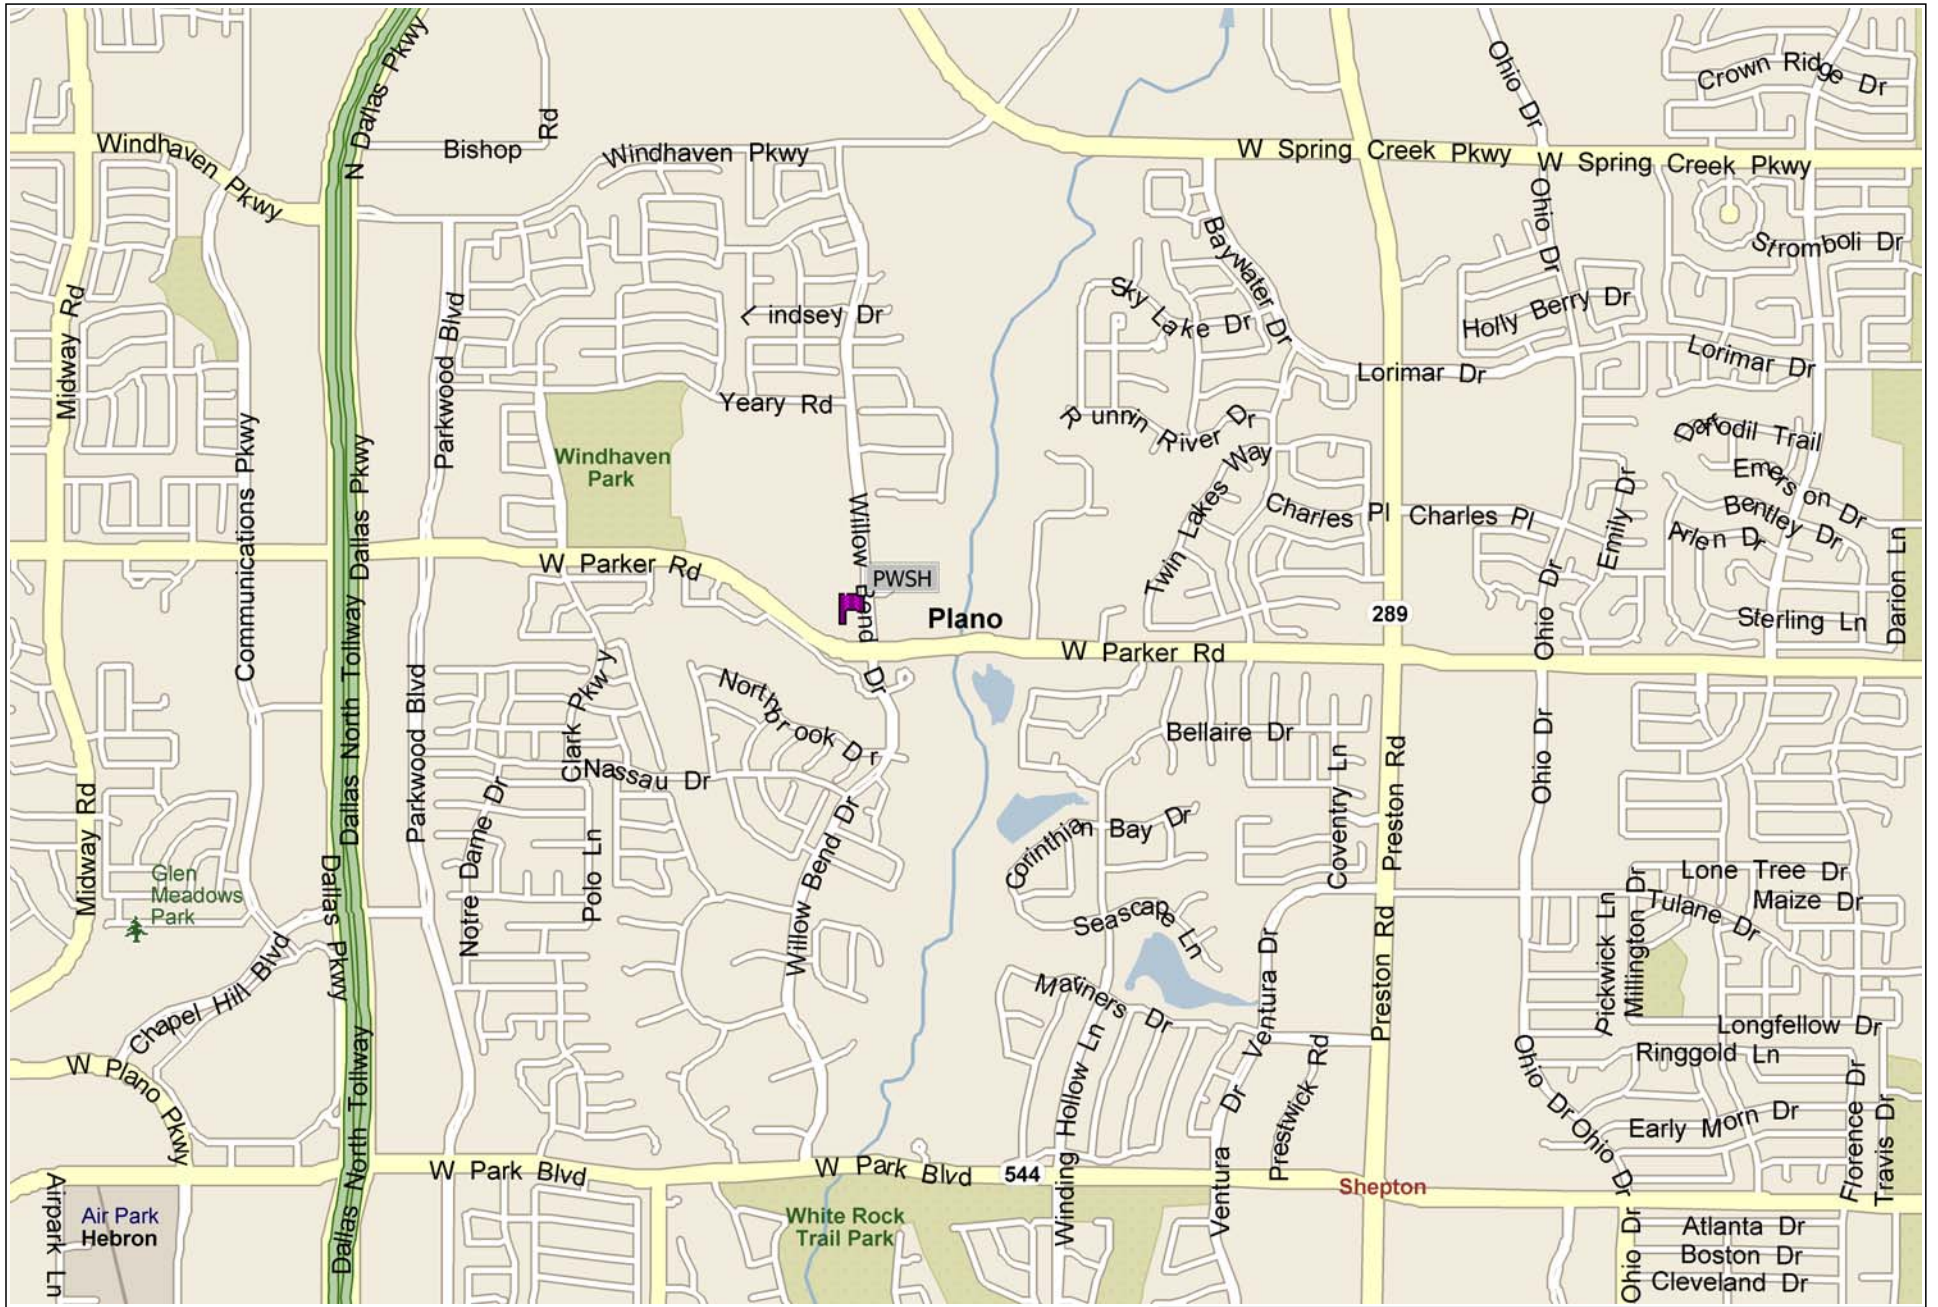

# Plano West Senior High

0 mi 0.2 0.4 0.6 0.8 1 1.2 1.4

Copyright © and (P) 1988–2007 Microsoft Corporation and/or its suppliers. All rights reserved. <http://www.microsoft.com/streets/>  
Certain mapping and direction data © 2007 NAVTEQ. All rights reserved. The Data for areas of Canada includes information taken with permission from Canadian authorities, including: © Her Majesty the Queen in Right of Canada, © Queen's Printer for Ontario. NAVTEQ and NAVTEQ ON BOARD are trademarks of NAVTEQ. © 2007 Tele Atlas North America, Inc. All rights reserved. Tele Atlas and Tele Atlas North America are trademarks of Tele Atlas, Inc.