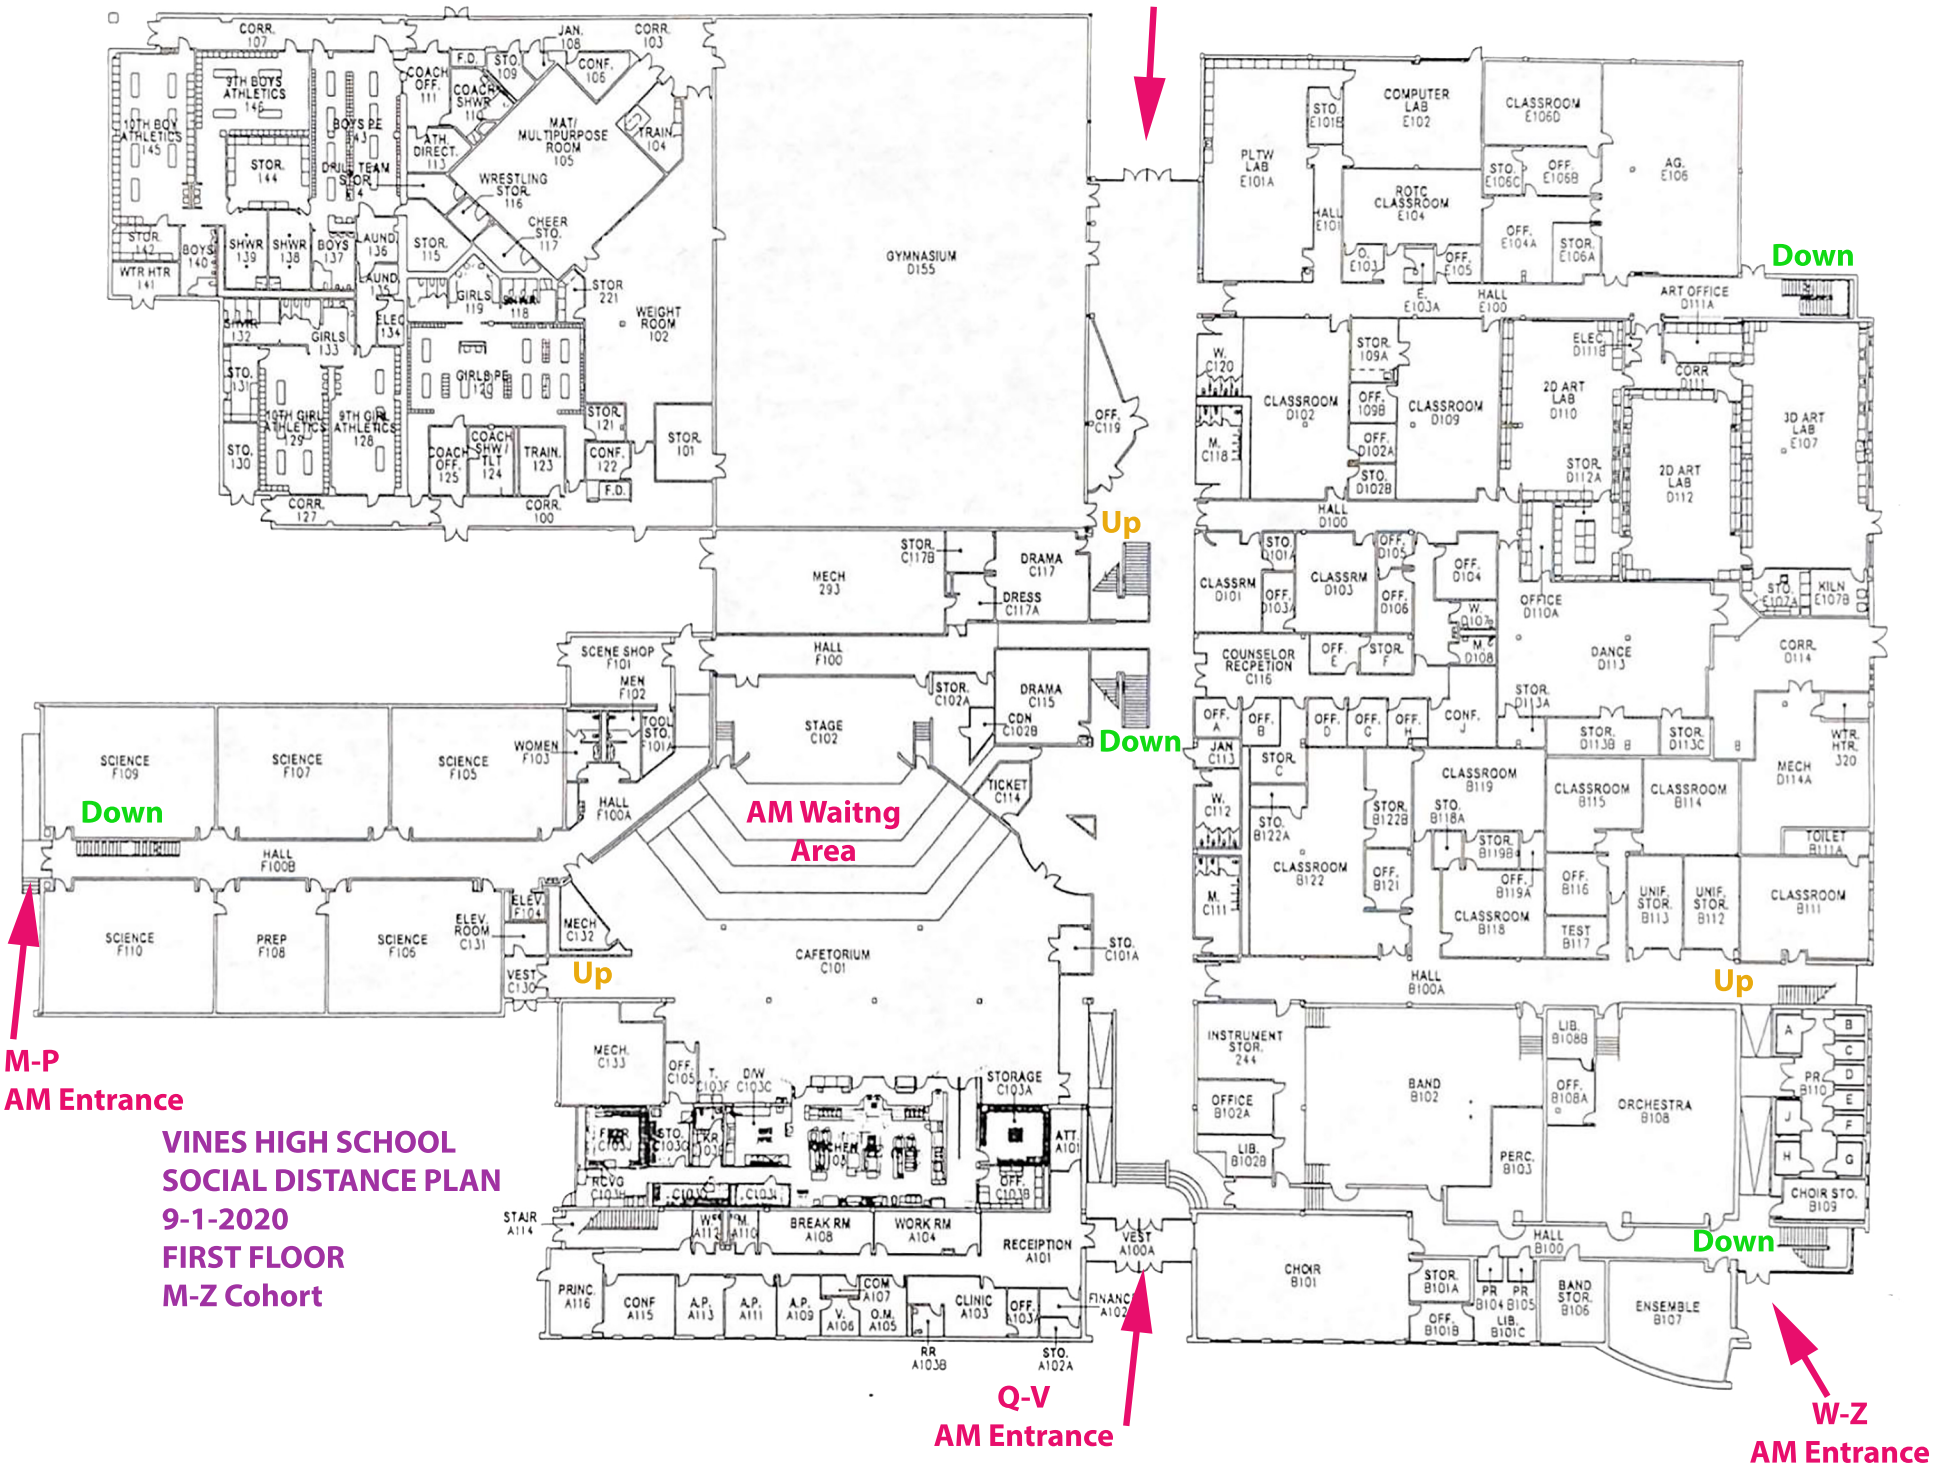

**Staggered Bus Arrival Entrance**

**M-P  
AM Entrance**

**VINES HIGH SCHOOL  
SOCIAL DISTANCE PLAN  
9-1-2020  
FIRST FLOOR  
M-Z Cohort**

**Q-V  
AM Entrance**

**W-Z  
AM Entrance**