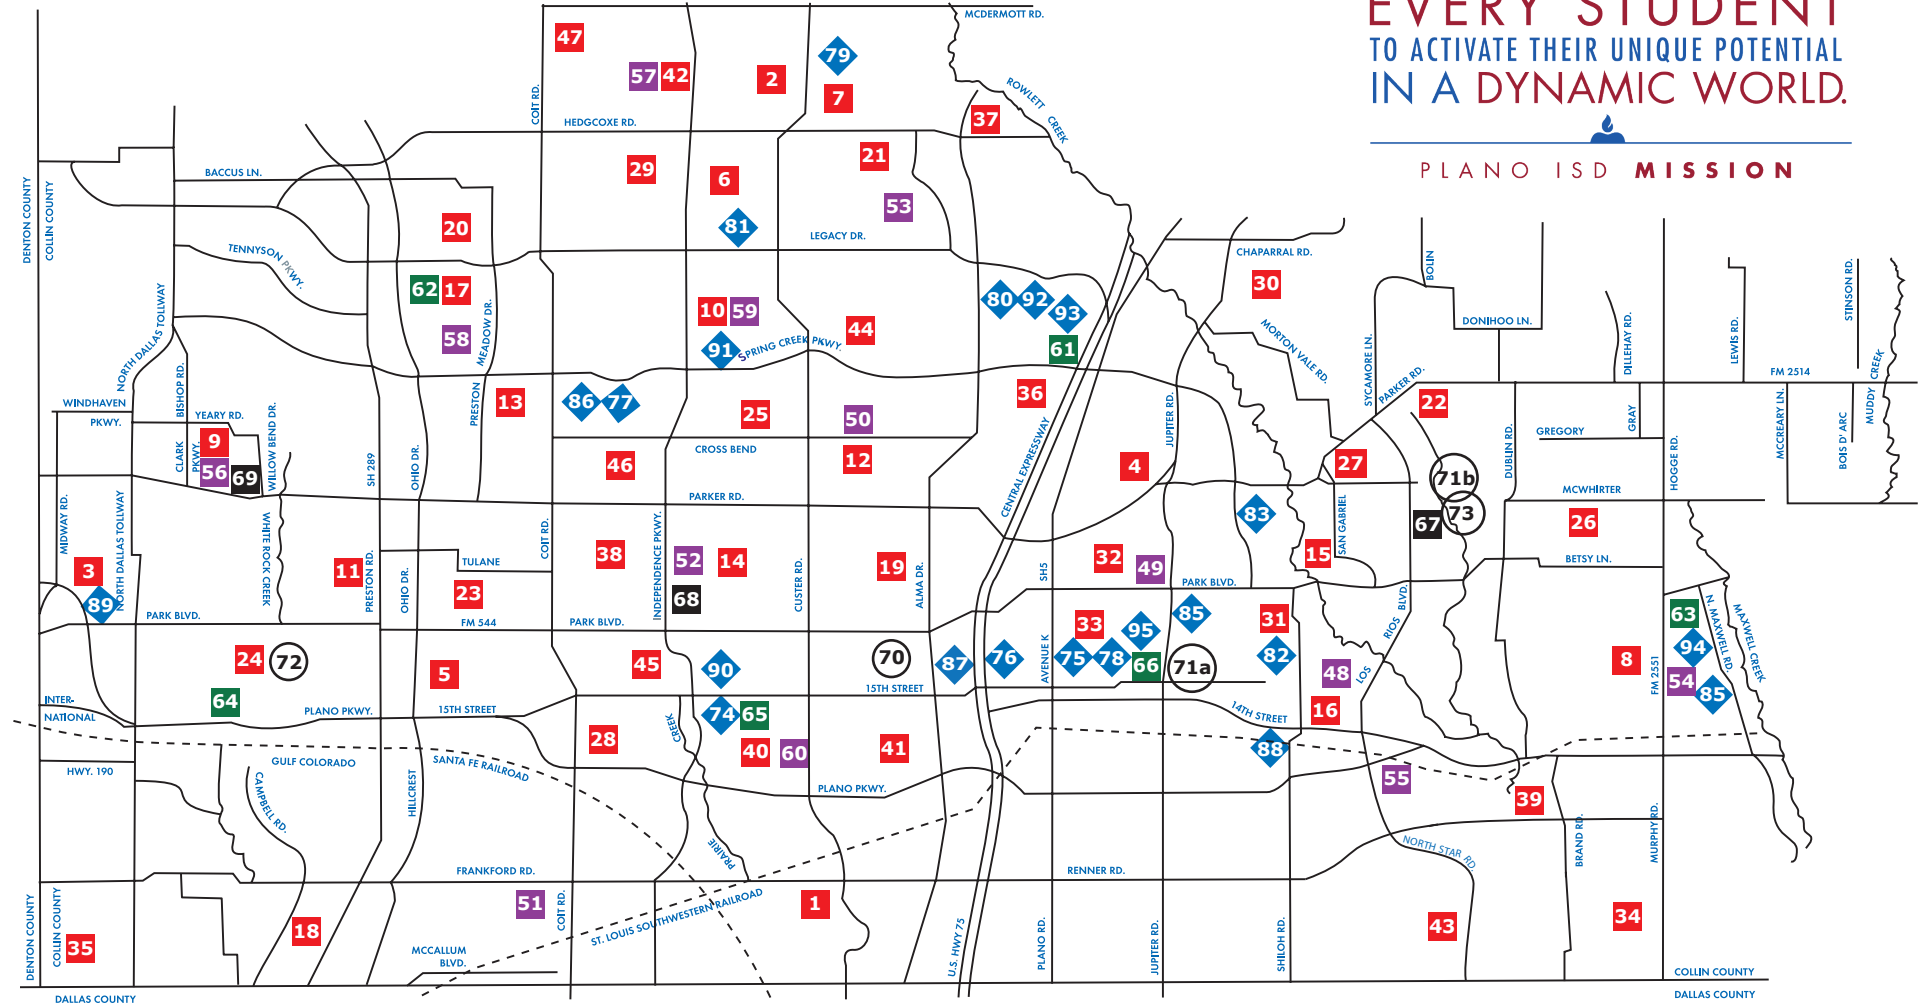

Academy Programs of Plano

- 70. Academy High School
 - 71. Health Sciences Academy (a) Williams HS & (b) Plano East SHS
 - 72. IB World School at Huffman
 - 73. IB World School at Plano East
- ★ Industries Academy at the Collin College Technical Campus, Allen TX

2020 - 2021 PLANO ISD SCHOOL LOCATOR MAP

★ Industries Academy
at the Collin College
Technical Campus
Allen, TX

OUR
PLANO ISD
LEARNING COMMUNITY WILL
EDUCATE, INSPIRE & EMPOWER
EVERY STUDENT
TO ACTIVATE THEIR UNIQUE POTENTIAL
IN A DYNAMIC WORLD.