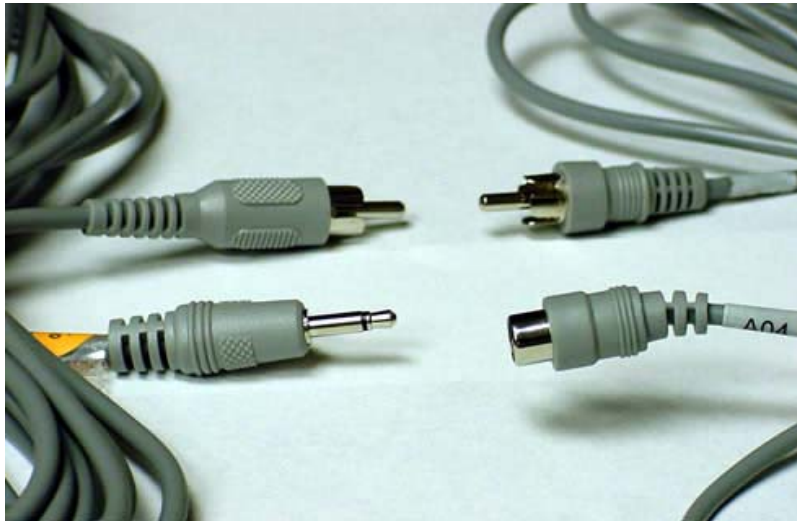

digital video camera remote

- remote for controlling the Canon digital video camera

Tripod

- for mounting video camera

microphone and stand (boom)

- connects to the MBC for better sound recording

MBC – Rear View

Please make sure that any and all wires/cables used for connecting MBC peripherals are stored in the drawer on the back side of the cart.

MBC Inventory

- ◆ 2 keys
- ◆ CATV cable
- ◆ audio cables
- ◆ 4 video camera cords
- ◆ VCR cable
- ◆ headphones with brass adapter
- ◆ microphone cable
- ◆ wireless MIC
- ◆ Panasonic VCR remote
- ◆ Samsung TV remote
- ◆ TV Gold converter box
- ◆ hex screw
- ◆ MIC clamp (tripod)
- ◆ extra video camera mount plate
- ◆ MX Pro Instructional video
- ◆ VCR head cleaner

CATV cord

- cable TV cord
- connects MBC to cable outlet on wall

audio cables (2)

- Used to connect other audio sources to MBC

video camera cords (4)

- extra cables for connecting external video components