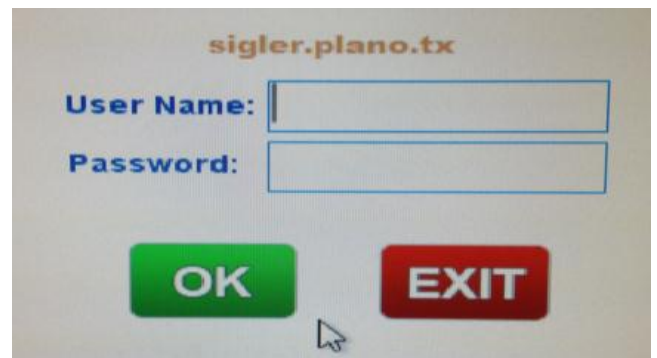

iStation – Student login

After downloading the App from the App Depot, students will locate the App in the Classroom Tools folder in PISD Apps. The program is listed as **The Imagination Station** (not as iStation)

Student User Name is tx, followed by his/her student ID#. The password is the student's ID#.

The student will select **Reading with ISIP**. At that point, the student is taken to the initial assessment and will be guided through the program.