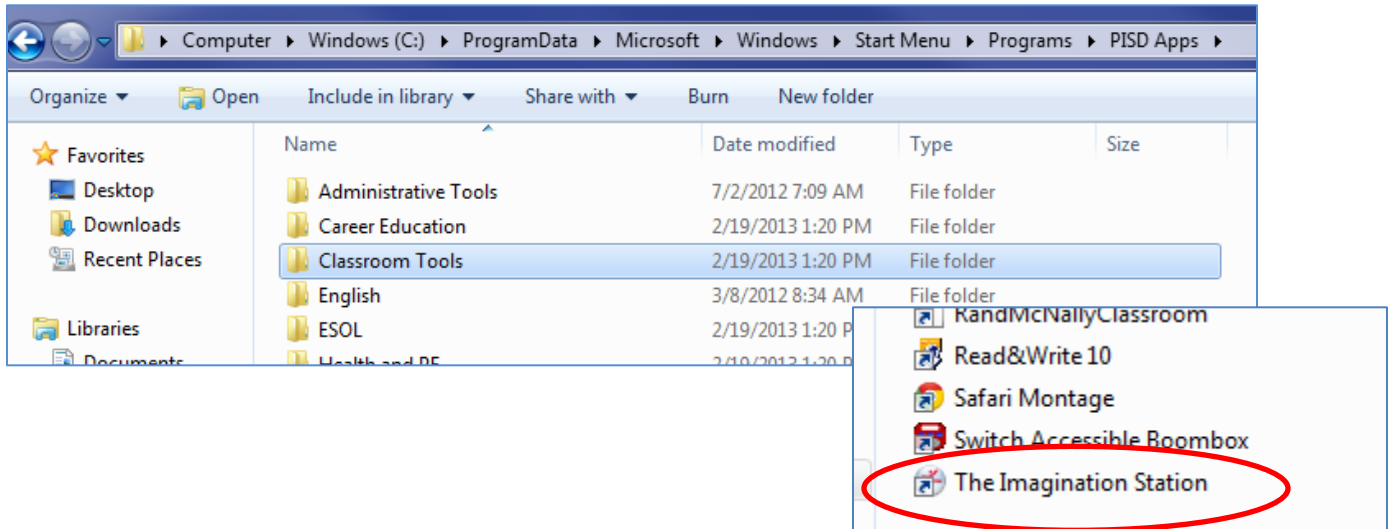

iStation – Student login

After downloading the App from the App Depot, students will locate the App in the Classroom Tools folder in PISD Apps. The program is listed as **The Imagination Station** (not as iStation)

Student User Name is tx, followed by his/her student ID#. The password is the student's ID#.

The student will select **Reading with ISIP**. At that point, the student is taken to the initial assessment and will be guided through the program.