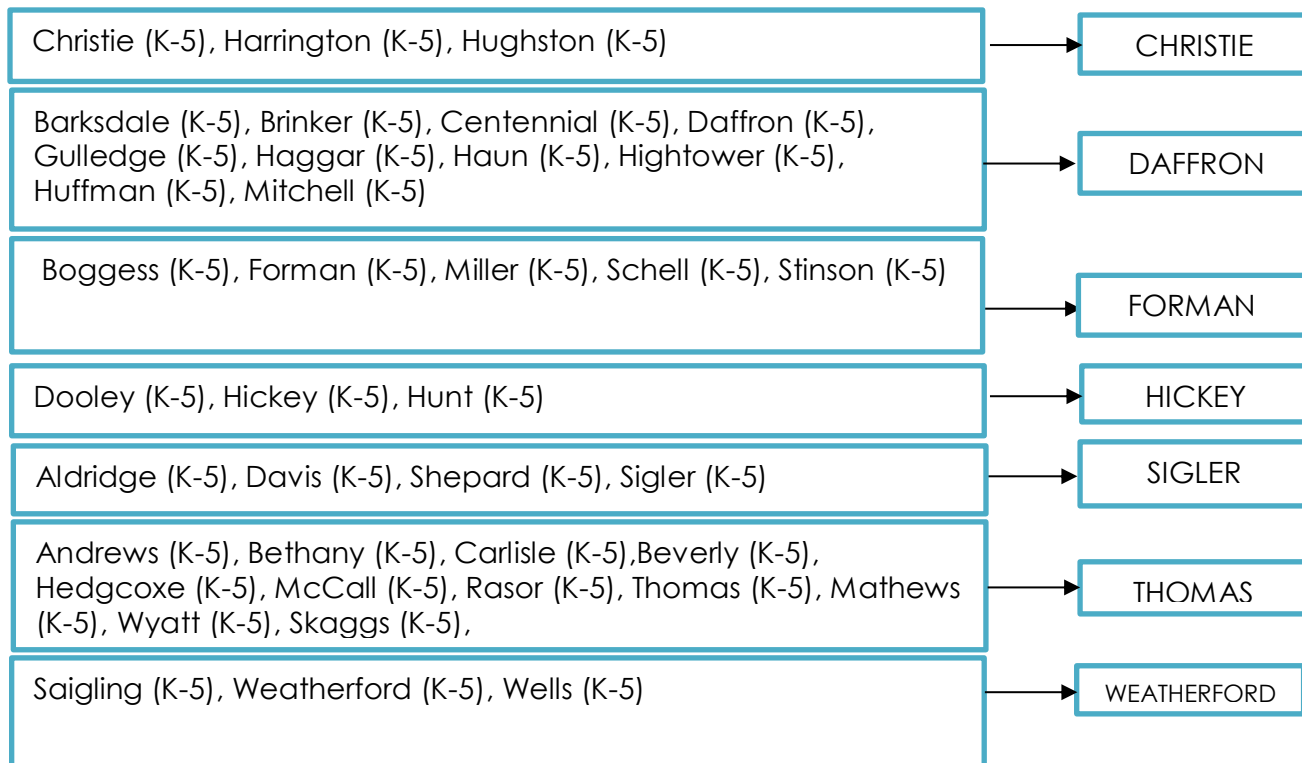

PISD - Bilingual/ESL Program Cluster Schools

(To determine the student's elementary school neighborhood, type the home address into Plano ISD's [SchoolFinder](#) application.)

PREKINDERGARTEN

HALF-DAY: 4 YEAR OLDS -

Bilingual Spanish and ESL: Beaty Early Childhood School, Isaacs Early Childhood School, Pearson Early Childhood School.

FULL DAY: 4 YEAR OLDS (LIMITED AVAILABILITY)

Bilingual Spanish: Beaty ECS, Christie Elem, Isaacs ECS, Jackson Elem., Forman Elem., Mendenhall Elem, Memorial Elem, Sigler Elem, Thomas Elem., Weatherford Elem., Head Start.

ESL: Beaty ECS, Christie Elem, Forman Elem., Haggar Elem, Huffman Elem, Isaacs ECS, Jackson Elem, Memorial Elem, Mitchell Elem., Mendenhall Elem, Pearson ECS, Sigler Elem., Thomas Elem., Weatherford Elem., Head Start.

Elementary (K-5)

Bilingual Program (Spanish) Cluster Schools

Spanish Bilingual Campuses

NOTE: Special Education Bilingual students will be served at their assigned Bilingual campus

Barron Elementary
Christie Elementary
Daffron Elementary
Forman Elementary
Hickey Elementary

Jackson Elementary
Meadows Elementary
Memorial Elementary
Mendenhall Elementary

Sigler Elementary
Thomas Elementary
Weatherford Elementary

ESL Home Campuses

- All elementary schools (K-5)
- All middle schools (6-8)
- All high schools (9-10) and senior high schools (11-12)